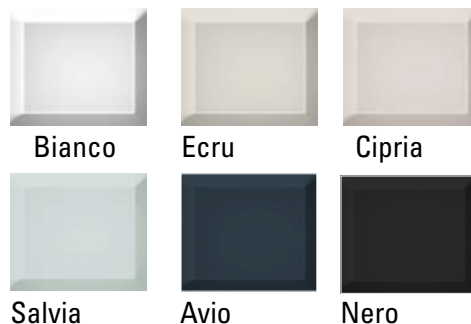

Diamante Glossy (beveled)

RECOMMENDED APPLICATIONS

4³/₄" x 5¹/₂"		Shower	Steam Shower	Fireplace / Feature Wall	Light Commercial	Medium Commercial	Heavy Commercial	Indoor	Outdoor	
	WALL	✓	No	✓	✓	✓	✓	✓	✓	No
FLOOR	No	No	No	No	No	No	No	No	No	

TECHNICAL SPECIFICATIONS

V Rating (Variation)	Breaking Strength (ISO 10545-4)	Resistance to Deep Abrasion (ISO 10545-6)	Slip Resistance	Frost Resistance (ISO 10545-12)	Country of Origin	Ecotile
V1 - Uniform Appearance	≥ 12 N/mm²	–	–	No	Spain	No
Number of Faces	Thickness	Resistance to Surface Abrasion (ISO 10545-7)	Moisture Rating (MR)	MOHS (Hardness Scale)	PEI (Wear Resistance)	Recycled Content
1	8mm	–	4 - Non-Vitreous	–	–	

All images are for reference only and may not match physical product exactly. All sizing is nominal and all product specifications are supplied by the manufacturer and are subject to change by the manufacturer without notice to you or to Ames Tile & Stone Ltd. Ames makes no representations or warranties as to the specifications of any product. Prices are subject to change without notice; please contact your Ames Sales Consultant for current prices.

Inspire. Design. Create.
www.amestile.com/sospiri

Shading and variation is inherent in ceramics and natural stone. Please inspect before installing, no claims accepted after installation.