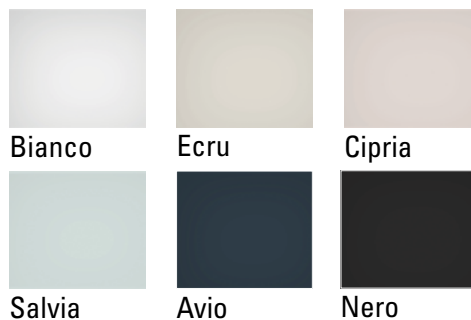

Sospiri is an Art Deco-inspired collection of wall tiles, available in both glossy and satin finish, with delicate colours and bold patterns that intertwine giving life to its beautiful decors

SOSPIRI SERIES

	4³/₄" x 5¹/₂" Satin	4³/₄" x 5¹/₂" Decori	4³/₄" x 5¹/₂" Diamante Glossy (beveled)
$ / sf	$11.98	$14.52	$11.98
$ / ea	$2.22	$2.69	$2.22
AVIO	SAVS45		SAVG45
BIANCO	SBCS45		SBCG45
CIPRIA	SCIS45		SCIG45
ECRU	SECS45		SECG45
NERO	SNES45		SNEG45
SALVIA	SSAS45		SSAG45
BLU/CIPRIA		SBCD45	
BLU/SALVIA		SBSD45	
NERO/CIPRIA		SNCD45	
NERO/SALVIA		SNSD45	

Alternate sizes, textures, décor and trim pieces may also be available for special order. Contact your sales consultant for more information.

Satin