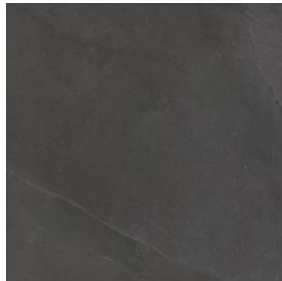

PATRICK GLAZED CERAMIC

White

Beige

Coal

RETAIL PRICING LISTED		
Stocked Size	Price /sf	Price /ea
12"x 12"	\$3.55	\$3.55
12"x 24"	\$3.75	\$7.50

For more info, visit: www.amestile.com/patrick

The timeless beauty of natural stone captured in a ceramic body to create the perfect equilibrium of elegance and versatility.

PATRICK SERIES

White

White

Beige

Beige

Coal

Coal

	12" x 12"	12" x 24"
\$ / sf	\$3.55	\$3.75
\$ / ea	\$3.55	\$7.50
BEIGE	PAB12	PAB1224
COAL	PAC12	PAC1224
WHITE	PAW12	PAW1224