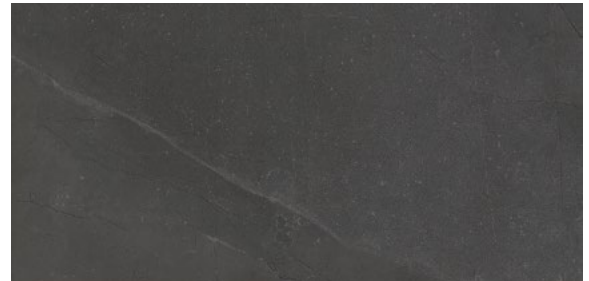

PATRICK GLAZED CERAMIC

White

Beige

Coal

RETAIL PRICING LISTED		
Stocked Size	Price /sf	Price /ea
12"x 12"	\$3.55	\$3.55
12"x 24"	\$3.75	\$7.50

For more info, visit: www.amestile.com/patrick

The timeless beauty of natural stone captured in a ceramic body to create the perfect equilibrium of elegance and versatility.

PATRICK SERIES

White

White

Beige

Beige

Coal

Coal

	12" x 12"	12" x 24"
\$ / sf	\$3.55	\$3.75
\$ / ea	\$3.55	\$7.50
BEIGE	PAB12	PAB1224
COAL	PAC12	PAC1224
WHITE	PAW12	PAW1224