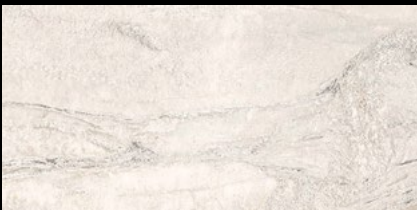

ICON THROUGH BODY PORCELAIN - RECTIFIED

Oyster

Scuba

RETAIL PRICING LISTED

Stocked Sizes	Price /sf	Price /pc
8"x 48" Matte	\$11.95	\$31.87
8"x 48" Polished	\$14.95	\$39.87

For more info, visit: www.amestile.com/icon

The raw ruggedness of stone is refined to elegance in this unique and breathtaking series.

ICON SERIES

Oyster

Scuba

	8" x 48" Matte	8" x 48" Polished
\$ / sf	\$11.95	\$14.95
\$ / pc	\$31.87	\$39.87
OYSTER	ICM0848	ICP0848
SCUBA	ICMS848	ICPS848