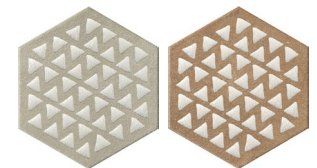

## Glazed Porcelain

Plain  
8" x 8"

Marna Argilla Chamotte Oltremare

Plain  
Hex  
8.5" x 10"

Marna Argilla Chamotte Oltremare

Wall  
Decor  
8" x 8"

Forma Argilla Forma Chamotte Forma Vitrea Argilla Forma Vitrea Chamotte Rilievo Argilla Rilievo Chamotte

Hex Decor  
8.5" x 10"

Cesello Argilla Cesello Chamotte

	Plain 8" x 8"	Plain Hex 8.5" x 10"	Forma 8" x 8"	Rilievo 8" x 8"	Forma Vitrea 8" x 8"	Intarsio 8.5" x 10"	Cesello 8.5" x 10"	Dipinto 8.5" x 10"
\$ / sf	\$12.96	\$14.96	\$14.96	\$14.96	\$14.96	\$16.96	\$16.96	\$16.96
\$ / ea	\$5.76	\$6.74	\$6.65	\$6.65	\$6.65	\$7.64	\$7.64	\$7.64
Argilla	TEAR8	TEARH	TEARF8	TEARR8	TEARFV8	TEARHIN	TEARHCE	
Chamotte	TECH8	TECHH	TECHF8	TECHR8	TECHFV8	TECHHIN	TECHHCE	TECHHDI
Marna	TEMA8	TEMAH						TEMAHDI
Oltremare	TEOL8	TEOLH						

Intarsio Argilla Intarsio Chamotte

Dipinto  
8.5" x 10"

Dipinto Marna Dipinto Chamotte

All sizes are approximate and items are sold by piece.

Caution: Dark grout on light coloured tiles can scratch or stain the surface, please test a separate area before grouting your space.