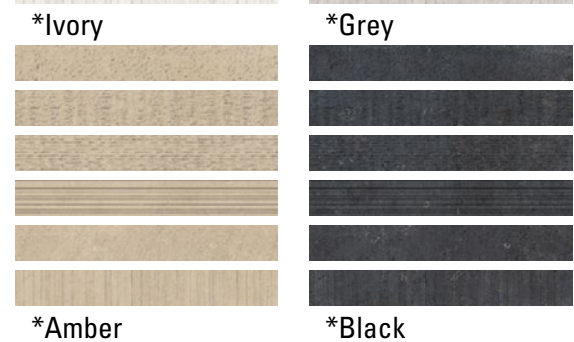

*Multiple pieces shown for variation.
Decor blend sold randomly by piece.

RECOMMENDED APPLICATIONS

		Shower	Steam Shower	Fireplace / Feature Wall	Light Commercial	Medium Commercial	Heavy Commercial	Indoor	Outdoor
Matte	WALL	✓	✓	✓	✓	✓	✓	✓	✓
	FLOOR	✓	✓	✓	✓	✓	✓	✓	✓

Recommended applications do not include consideration of any technical installation requirements or safety standards for slopes and pool decks. All tile products and setting materials should be selected and installed in compliance with manufacturers specifications and applicable use standards.

TECHNICAL SPECIFICATIONS

V Rating (Variation)	Breaking Strength (ISO 10545-4)	Resistance to Deep Abrasion (ISO 10545-6)	Slip Resistance	Frost Resistance (ISO 10545-12)	Country of Origin	Ecotile
V3 - Moderate Appearance	43 N/mm²	—	DCOF>0.55 / R10 A+B	Yes	Italy	No
Number of Faces	Thickness	Resistance to Surface Abrasion (ISO 10545-7)	Moisture Rating (MR)	MOHS (Hardness Scale)	PEI (Wear Resistance)	Recycled Content
6 - Decor Blend 24 - 24" x 24" 48 - 12" x 24"	3/8" or 10mm	—	1 - Impervious	—	Class 5	0%

All images are for reference only and may not match physical product exactly. All sizing is nominal and all product specifications are supplied by the manufacturer and are subject to change by the manufacturer without notice to you or to Ames Tile & Stone Ltd. Ames makes no representations or warranties as to the specifications of any product. Prices are subject to change without notice; please contact your Ames Sales Consultant for current prices.

Inspire. Design. Create.
www.amestile.com/stones

Shading and variation is inherent in ceramics and natural stone.
Please inspect before installing, no claims accepted after installation.