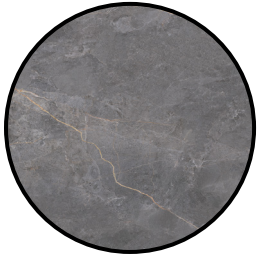

Soveraia Grey

Glazed Porcelain Polished - Rectified

By Gani

A porcelain recreation of a timeless stone, accented with gold veining, that has been a decorative element in luxurious homes since ancient times.

Soveraia Grey

RETAIL PRICING LISTED

Stocked Sizes	Price /sf	Price /pc
36"x 72" (90x 180cm) Vein Connect	\$19.95	\$348.17

Inspire, Design, Create.
www.amestile.com/collections/soveraiagrey

All images are for reference only and may not match physical product exactly. Shading and variation is inherent in ceramics and natural stone. Please inspect all products before installing, no claims accepted after installation.

Soveraia Grey

By Gani

Glazed Porcelain
Polished - Rectified

	36"x 72" (90x 180cm) Vein Connect
\$/ sf	\$19.95
\$/ ea	\$348.17
Soveraia Grey	GNSGP3672

- Purchase a set of 8 pieces to achieve this Vein Connect Pattern.
Or
- If not bought as an 8 piece set, pieces are sold randomly.