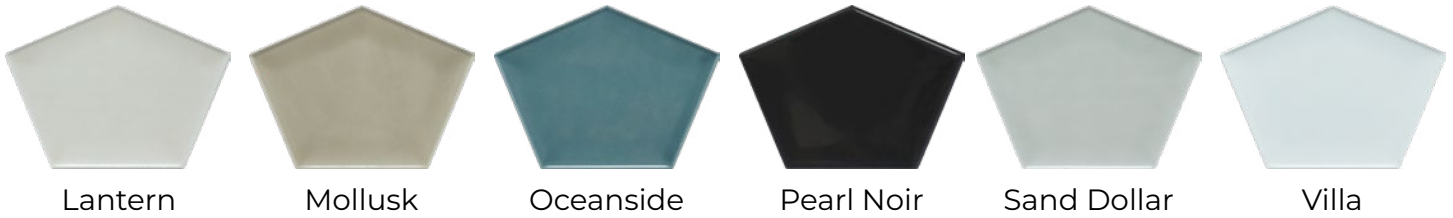

Penta

Gloss Ceramic Wall Tile

Pentagonal shaped wall tile with a slight concave design feature.

Lantern

Mollusk

Oceanside

Pearl Noir

Sand Dollar

Villa

RETAIL PRICING LISTED

Stocked Sizes	Price /sf	Price /pc
5"x 8" Penta	\$18.95	\$4.17

Penta

Gloss Ceramic Wall Tile

Lantern

Mollusk

Oceanside

Pearl Noir

Sand Dollar

Villa

	5" x 8" Penta
\$ / sf	\$18.95
\$ / ea	\$4.17
Lantern	PENLN58
Mollusk	PENMK58
Oceanside	PENOC58
Pearl Noir	PENPN58
Sand Dollar	PENSD58
Villa	PENVA58

- Alternate sizes, textures, décor and trim pieces may also be available for special order. Contact your sales consultant for more information.
- Shading and variation is inherent in ceramics and natural stone. Please inspect before installing, no claims accepted after installation.