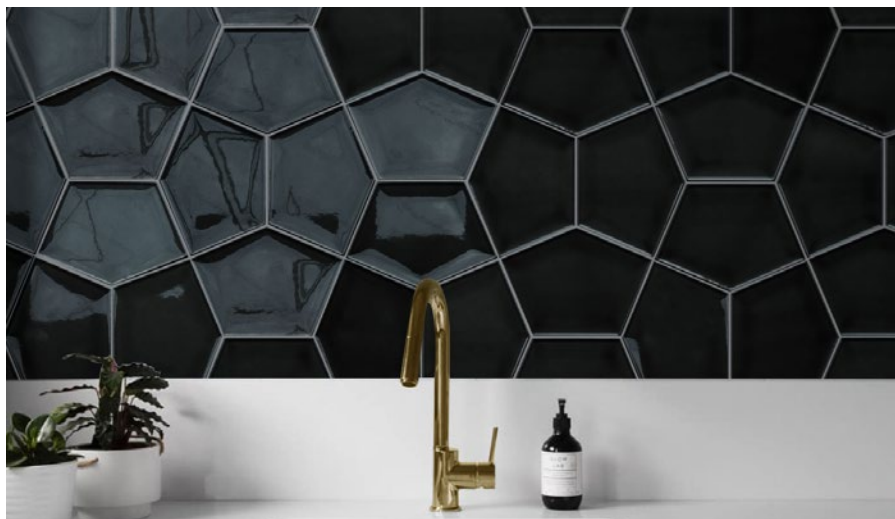

Penta

Gloss Ceramic Wall Tile

Pentagonal shaped wall tile with a slight concave design feature.

Lantern

Mollusk

Oceanside

Pearl Noir

Sand Dollar

Villa

RETAIL PRICING LISTED

Stocked Sizes	Price /sf	Price /pc
5"x 8" Penta	\$18.95	\$4.17

Penta

Gloss Ceramic Wall Tile

Lantern

Mollusk

Oceanside

Pearl Noir

Sand Dollar

Villa

	5" x 8" Penta
\$ / sf	\$18.95
\$ / ea	\$4.17
Lantern	PENLN58
Mollusk	PENMK58
Oceanside	PENOC58
Pearl Noir	PENPN58
Sand Dollar	PENSD58
Villa	PENVA58

- Alternate sizes, textures, décor and trim pieces may also be available for special order. Contact your sales consultant for more information.
- Shading and variation is inherent in ceramics and natural stone. Please inspect before installing, no claims accepted after installation.