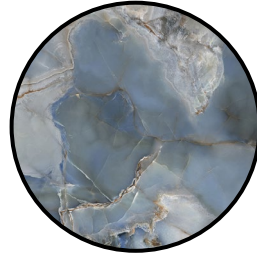

Onice Reale

Inspired by the rare colour varieties of Persian Onyx.

Glazed Porcelain - Rectified

Oceano

RETAIL PRICING LISTED

Stocked Sizes	Price /sf	Price /pc
24"x 48" Matte	$14.95	$115.89
24"x 48" Polished	$18.95	$146.90
47"x 110" (120cm x 280cm) Polished Slabs	$38.95	$1,411.23