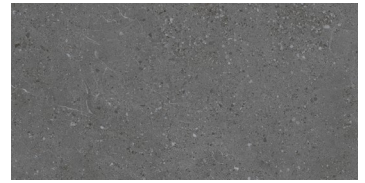

12" x 24"

Monza

Glazed Porcelain Tile

Cloud Matte
MZCLD1224

Storm Matte
MZSTM1224

Wind Matte
MZWIN1224

Coal Matte
MZCOL1224

	12" x 24"
Cloud Matte	MZCLD1224
Storm Matte	MZSTM1224
Wind Matte	MZWIN1224
Coal Matte	MZCOL1224

Caution: Dark grout on light coloured tiles can scratch or stain the surface, please test a separate area before grouting your space.

All sizes are approximate and items are sold by piece.

Recommended Applications