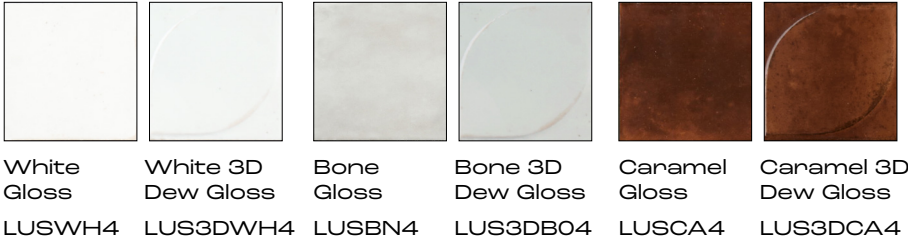

GLAZED PORCELAIN TILE

LUME SQUARED

Majolica-inspired crogiolo Lume Squared elevates porcelain with luminous gloss and rich colour for striking, expressive surfaces.

White

Bone

Caramel

Green

Blue

STOCKED SIZES	\$/SF	\$/PC
4 x 4" Gloss	\$16.91	\$1.82
4 x 4" 3D Dew Gloss	\$17.93	\$1.93

LUME SQUARED

GLAZED PORCELAIN TILE

White Gloss LUSWH4 White 3D Dew Gloss LUS3DWH4 Bone Gloss LUSBN4 Bone 3D Dew Gloss LUS3DBO4 Caramel Gloss LUSCA4 Caramel 3D Dew Gloss LUS3DCA4

Green Gloss LUSGN4 Green 3D Dew Gloss LUS3DGN4 Blue Gloss LUSBU4 Blue 3D Dew Gloss LUS3DBU4

	4 X 4" Gloss	4 X 4" 3D Dew Gloss
\$ / SF	\$16.91	\$17.93
\$ / EA	\$1.82	\$1.93
White	LUSWH4	LUS3DWH4
Bone	LUSBN4	LUS3DBO4
Caramel	LUSCA4	LUS3DCA4
Green	LUSGN4	LUS3DGN4
Blue	LUSBU4	LUS3DBU4
Caution: Dark grout on light coloured tiles can scratch or stain the surface, please test a separate area before grouting your space.		
All sizes are approximate and items are sold by piece.		