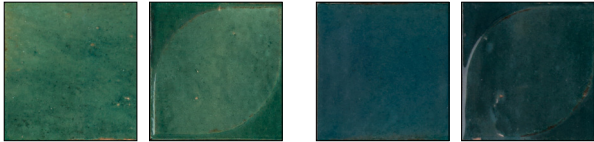

GLAZED PORCELAIN TILE

LUME SQUARED

Majolica-inspired crogiolo Lume Squared elevates porcelain with luminous gloss and rich colour for striking, expressive surfaces.

White

Bone

Caramel

Green

Blue

STOCKED SIZES	\$/SF	\$/PC
4 x 4" Gloss	\$16.91	\$1.82
4 x 4" 3D Dew Gloss	\$17.93	\$1.93

LUME SQUARED

GLAZED PORCELAIN TILE

White Gloss LUSWH4 White 3D Dew Gloss LUS3DWH4 Bone Gloss LUSBN4 Bone 3D Dew Gloss LUS3DBO4 Caramel Gloss LUSCA4 Caramel 3D Dew Gloss LUS3DCA4

Green Gloss LUSGN4 Green 3D Dew Gloss LUS3DGN4 Blue Gloss LUSBU4 Blue 3D Dew Gloss LUS3DBU4

	4 X 4" Gloss	4 X 4" 3D Dew Gloss
\$ / SF	\$16.91	\$17.93
\$ / EA	\$1.82	\$1.93
White	LUSWH4	LUS3DWH4
Bone	LUSBN4	LUS3DBO4
Caramel	LUSCA4	LUS3DCA4
Green	LUSGN4	LUS3DGN4
Blue	LUSBU4	LUS3DBU4
Caution: Dark grout on light coloured tiles can scratch or stain the surface, please test a separate area before grouting your space.		
All sizes are approximate and items are sold by piece.		