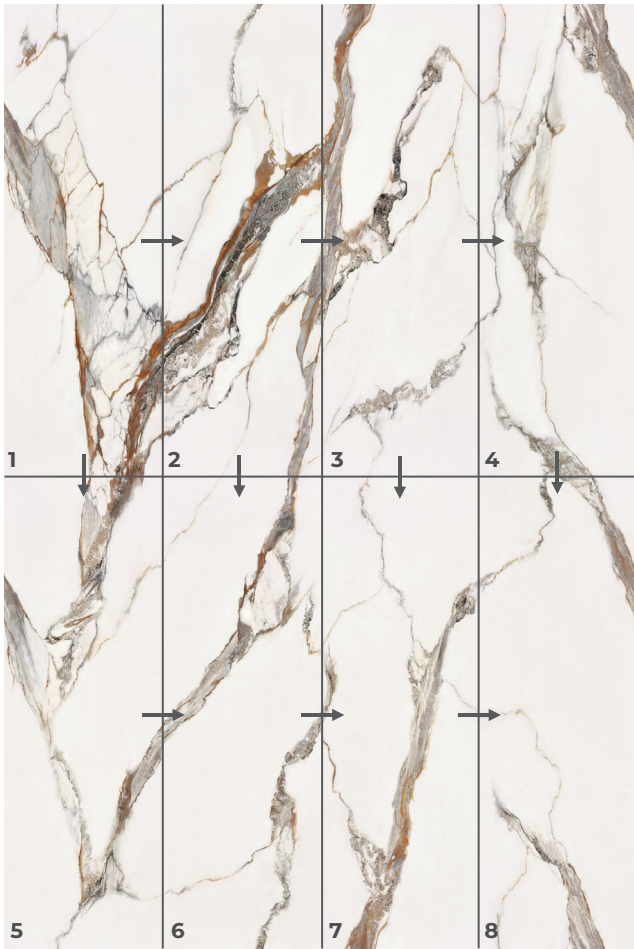

## RETAIL PRICING LISTED

Stocked Sizes	Price /sf	Price /pc
36"x 106" (90x 270cm) Slabs Vein Connect	\$24.95	\$653.14

# Bianco Lilac

By Gani

Glazed Porcelain  
Polished - Rectified

	<b>36" x 106" (90cm x 270cm) Slabs Vein Connect</b>
\$ / sf	\$24.95
\$ / ea	\$653.14
Bianco Lilac	GNBLP90270

- Purchase a set of 8 pieces to achieve this Vein Connect Pattern.  
Or  
- If not bought as an 8 piece set, pieces are sold randomly.