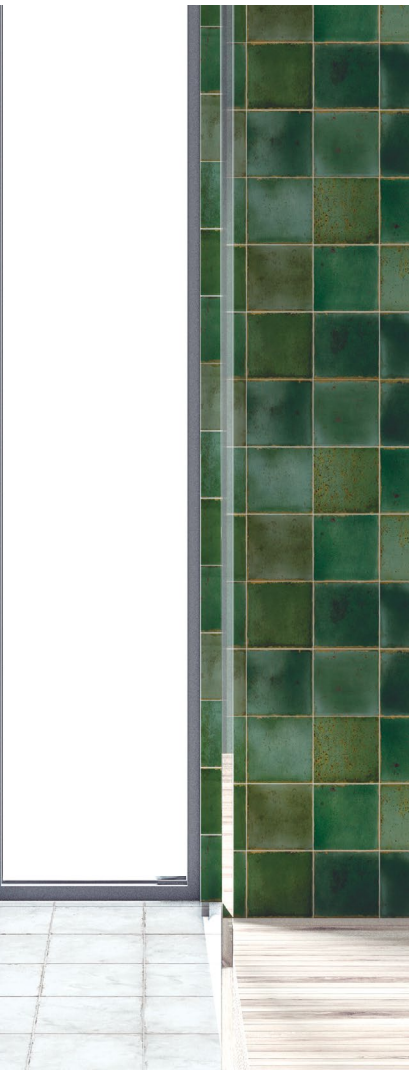

Amazonia

Glazed Ceramic Wall Tile

A dramatic and vibrant collection that evokes the colours and feelings of the Amazon.

Carbon

Chalk

Jade

Sapphire

Stone

ecotile

RETAIL PRICING LISTED

Stocked Sizes	Price /sf	Price /pc
2.5"x 8"	\$12.98	\$1.82
5"x 5"	\$12.94	\$2.09

Inspire, Design, Create.
www.amestile.com/collections/amazonia

All images are for reference only and may not match physical product exactly. Shading and variation is inherent in ceramics and natural stone. Please inspect all products before installing, no claims accepted after installation.

Amazonia

Glazed Ceramic Wall Tile

	2.5" x 8"	5" x 5"
\$ / sf	\$12.98	\$12.94
\$ / ea	\$1.82	\$2.09
Carbon	AMZCB28	AMZCB55
Chalk	AMZCH28	AMZCH55
Jade	AMZJA28	AMZJA55
Sapphire	AMZSA28	AMZSA55
Stone	AMZST28	AMZST55