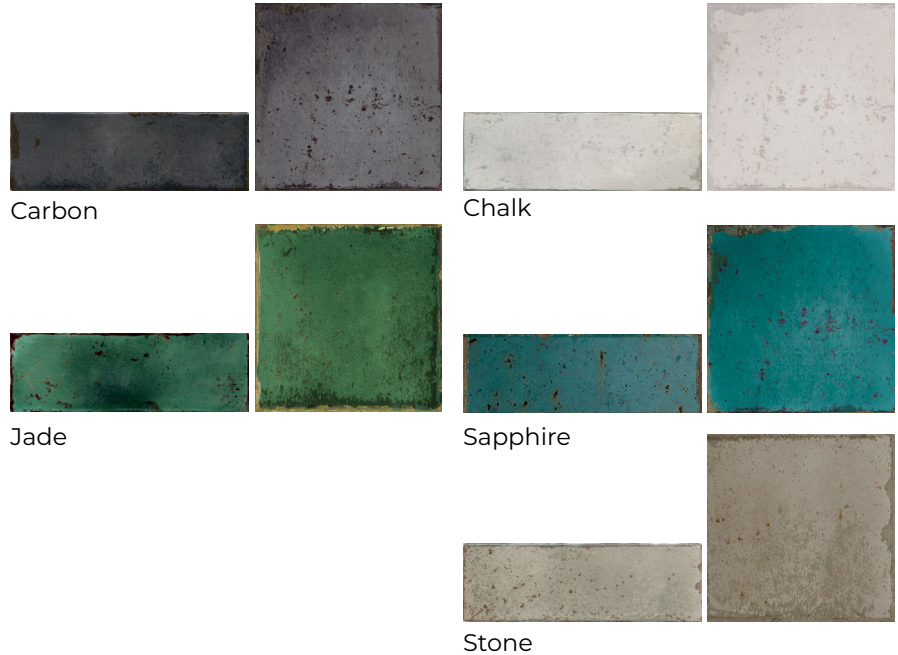

Amazonia

Glazed Ceramic Wall Tile

A dramatic and vibrant collection that evokes the colours and feelings of the Amazon.

Carbon

Chalk

Jade

Sapphire

Stone

ecotile

RETAIL PRICING LISTED

Stocked Sizes	Price /sf	Price /pc
2.5"x 8"	\$12.98	\$1.82
5"x 5"	\$12.94	\$2.09

Inspire, Design, Create.
www.amestile.com/collections/amazonia

All images are for reference only and may not match physical product exactly. Shading and variation is inherent in ceramics and natural stone. Please inspect all products before installing, no claims accepted after installation.

Amazonia

Glazed Ceramic Wall Tile

	2.5" x 8"	5" x 5"
\$ / sf	\$12.98	\$12.94
\$ / ea	\$1.82	\$2.09
Carbon	AMZCB28	AMZCB55
Chalk	AMZCH28	AMZCH55
Jade	AMZJA28	AMZJA55
Sapphire	AMZSA28	AMZSA55
Stone	AMZST28	AMZST55

All sizes are approximate and items are sold by piece.

Caution: Dark grout on light coloured tiles can scratch or stain the surface, please test a separate area before grouting your space.

Recommended Applications