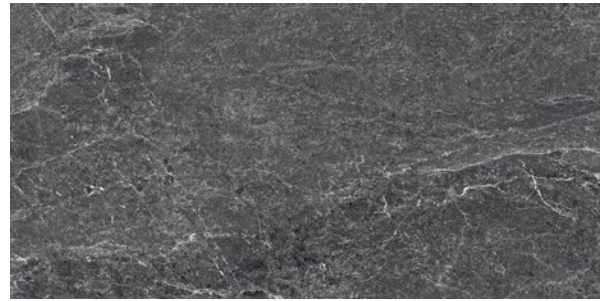

Advantage

Through Body Matte Porcelain - Rectified

A natural stone look that highlights shades of slate with striking marble veining.

Chalk

Graphite

Greige

Silver

RETAIL PRICING LISTED

Stocked Sizes	Price /sf	Price /pc
24"x 24"	\$14.95	\$59.80
24"x 48"	\$16.95	\$131.40
36"x 72"	\$19.95	\$348.78

Inspire, Design, Create.
www.amestile.com/advantage

Advantage

Through Body
Matte Porcelain - Rectified

Chalk

Graphite

Greige

Silver

	24" x 24"	24" x 48"	36" x 72"
\$ / sf	\$14.95	\$16.95	\$19.95
\$ / ea	\$59.80	\$131.40	\$348.78
Chalk	ADCHM24	ADCHM2448	ADCHM3672
Graphite	ADGAM24	ADGAM2448	ADGAM3672
Greige	ADGEM24	ADGEM2448	ADGEM3672
Silver	ADSVM24	ADSVM2448	ADSVM3672