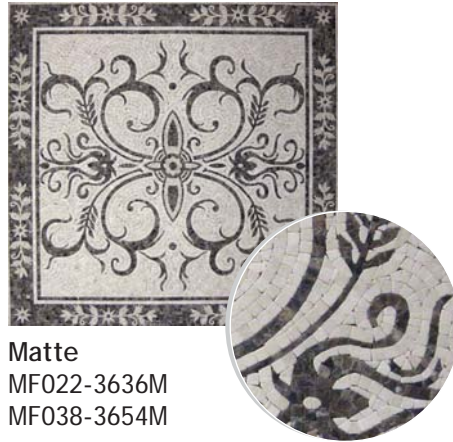

STONE MEDALLIONS

Matte
MA010-3636M

Matte
MF022-3636M
MF038-3654M

Polished
MA010-3636P

Polished
MF022-3636P
MF038-3654P

Sizes Available:

36" x 36"

36" x 54"

Features & Benefits

The classic elegance of the matte and polished stone medallions produces an unspoken masterpiece mural that breathes sophistication into any area it inhabits.

TECH SPECS:	
USAGE:	Wall Floor
Interior	• •
Exterior	
VARIATION:	All natural stone tiles may vary in colour, thickness, texture, size and recommended applications. Please contact your Ames Sales Consultant to confirm your intended use and natural stone choice compatibility.
 N/A	 NO
H ₂ O Absorption	Frost Resistant