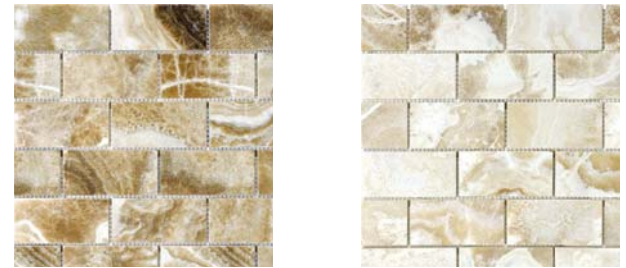

# ONYX POLISHED

5/8" x 12" Pencil Listelli

OPCAP  
Caramel

OPCRP  
Crema

2" x 12" Chair Rail

OPCAC  
Caramel

OPCRP  
Crema

1" x 1" (12" x 12" Mesh Sheet)

OPCAM1  
Caramel

OPCRM1  
Crema

2" x 4" (12" x 12" Mesh Sheet)

OPCAM2  
Caramel

OPCRM2  
Crema

4" x 4"

OPCA4  
Caramel

OPCR4  
Crema

## Features & Benefits

This stylish translucent stone is often used to create classic, sophisticated designs. For a unique look, try a back-lit installation!

TECH SPECS:	
USAGE:	Wall Floor
Interior	•
Exterior	
VARIATION:	All natural stone tiles may vary in colour, thickness, texture, size and recommended applications. Please contact your Ames Sales Consultant to confirm your intended use and natural stone choice are compatible.
 N/A	 NO
H <sup>2</sup> O Absorption	Frost Resistant