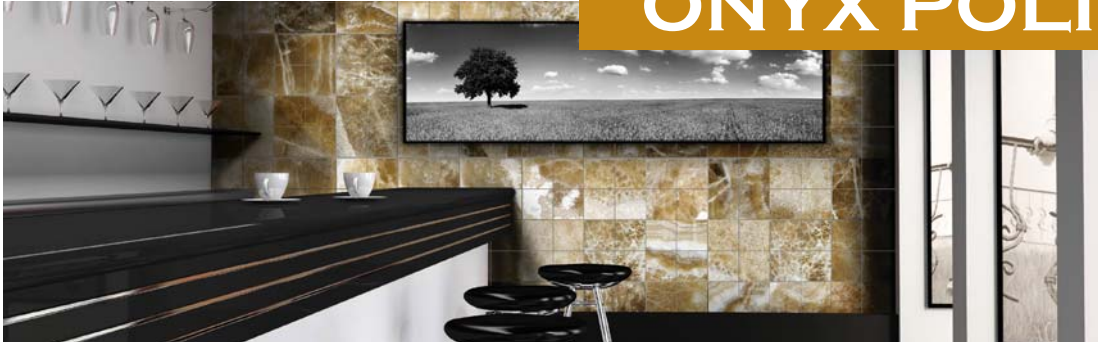

# ONYX POLISHED

5/8" x 12" Pencil Listelli

OPCAP  
Caramel

OPCRP  
Crema

2" x 12" Chair Rail

OPCAC  
Caramel

OPCRP  
Crema

1" x 1" (12" x 12" Mesh Sheet)

## Features & Benefits

This stylish translucent stone is often used to create classic, sophisticated designs. For a unique look, try a back-lit installation!

TECH SPECS:	
USAGE:	Wall Floor
Interior	•
Exterior	
VARIATION:	All natural stone tiles may vary in colour, thickness, texture, size and recommended applications. Please contact your Ames Sales Consultant to confirm your intended use and natural stone choice are compatible.
 N/A	 NO
H <sup>2</sup> O Absorption	Frost Resistant