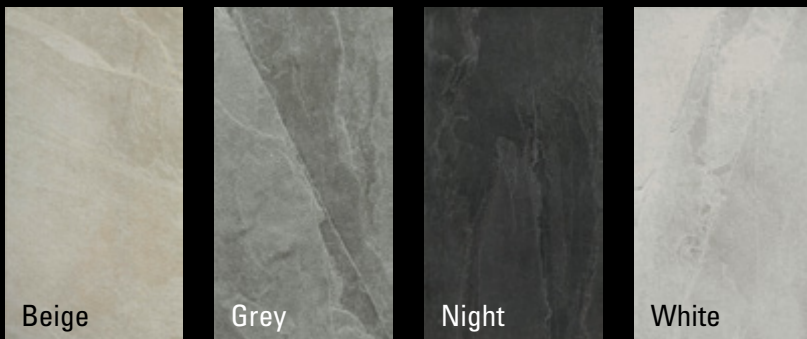

X ROCK THROUGH BODY PORCELAIN MATTE - RECTIFIED

RETAIL PRICING LISTED

ecotile		
Stocked Sizes	Price /sf	Price /pc
12"x 24"	$8.95	$17.90
24" x 24"	$9.95	$39.80
24" x 48"	$12.95	$103.60
2" x 2" Mosaics (12" x 12" Mesh Sheet)	$19.95	$19.95
24" x 24" 2CM	$17.95	$71.80

For more info, visit: www.amestile.com/xrock