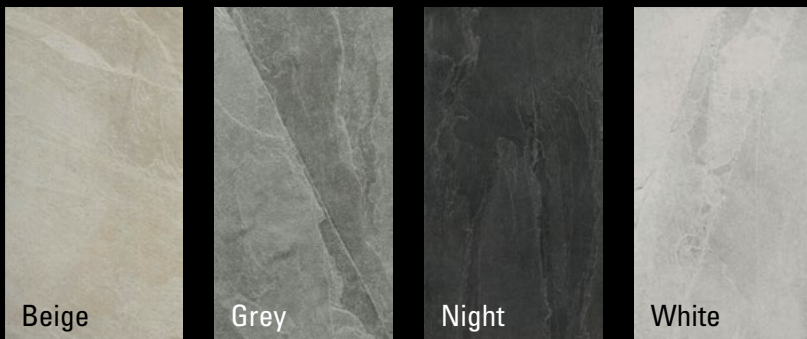

X ROCK THROUGH BODY PORCELAIN MATTE - RECTIFIED

RETAIL PRICING LISTED

ecotile		
Stocked Sizes	Price /sf	Price /pc
12"x24"	$8.95	$17.90
24"x24"	$9.95	$39.80
24"x48"	$12.95	$103.60
2"x2" Mosaics (12"x12" Mesh Sheet)	$19.95	$19.95
24"x24" 2CM	$17.95	$71.80

For more info, visit: www.amestile.com/xrock