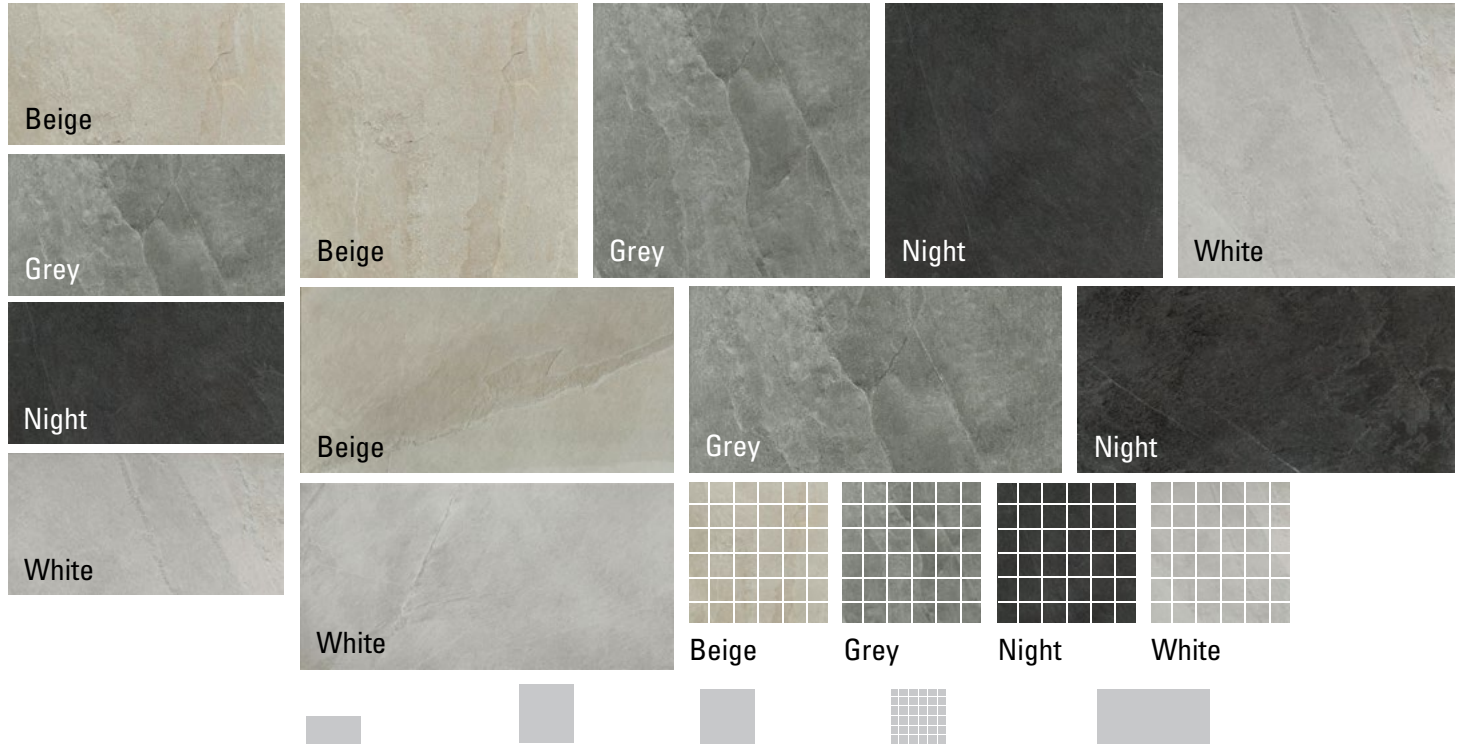

X ROCK THROUGH BODY PORCELAIN MATTE - RECTIFIED

RETAIL PRICING LISTED

ecotile		
Stocked Sizes	Price /sf	Price /pc
12"x24"	\$8.95	\$17.90
24"x24"	\$9.95	\$39.80
24"x48"	\$12.95	\$103.60
2"x2" Mosaics (12"x12" Mesh Sheet)	\$19.95	\$19.95
24"x24" 2CM	\$17.95	\$71.80

For more info, visit: www.amestile.com/xrock

X-Rock is inspired by the angular motions and versatile neutral shades of natural stone, re-interpreted in an unconventional way.

XROCK SERIES

	12" x 24"	24" x 24"	24" x 24" 2CM	2" x 2" Mosaics (12" x 12" Mesh Sheet)	24" x 48"
\$ / sf	\$8.95	\$9.95	\$17.95	\$19.95	\$12.95
\$ / ea	\$17.90	\$39.80	\$71.80	\$19.95	\$103.60
BEIGE	XR B1224	XR B24	XR B242CM	XR BM2	XR B2448
GREY	XR G1224	XR G24	XR G242CM	XR GM2	XR G2448
NIGHT	XR N1224	XR N24	XR N242CM	XR NM2	XR N2448
WHITE	XR W1224	XR W24	XR W242CM	XR WM2	XR W2448