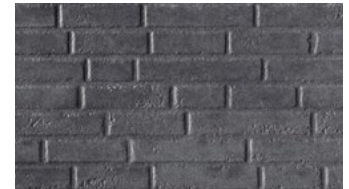

Taking design cues from urban streets, the Word Up series displays a neutral palette and a stained concrete look.

WORD UP SERIES

Almond

Cement

Grey

Lead

	12" x 24" Matte	24" x 24" Matte	24" x 24" Polished	12" x 24" Brick Décor
\$ / sf	\$8.95	\$9.95	\$11.95	\$10.95
\$ / pc	\$17.90	\$39.80	\$47.80	\$21.90
ALMOND	WUMA1224	WUMA24	WUPA24	WUMAB
CEMENT	WUMC1224	WUMC24	WUPC24	WUMCB
GREY	WUMG1224	WUMG24	WUPG24	WUMGB
LEAD	WUML1224	WUML24	WUPL24	WUMLB