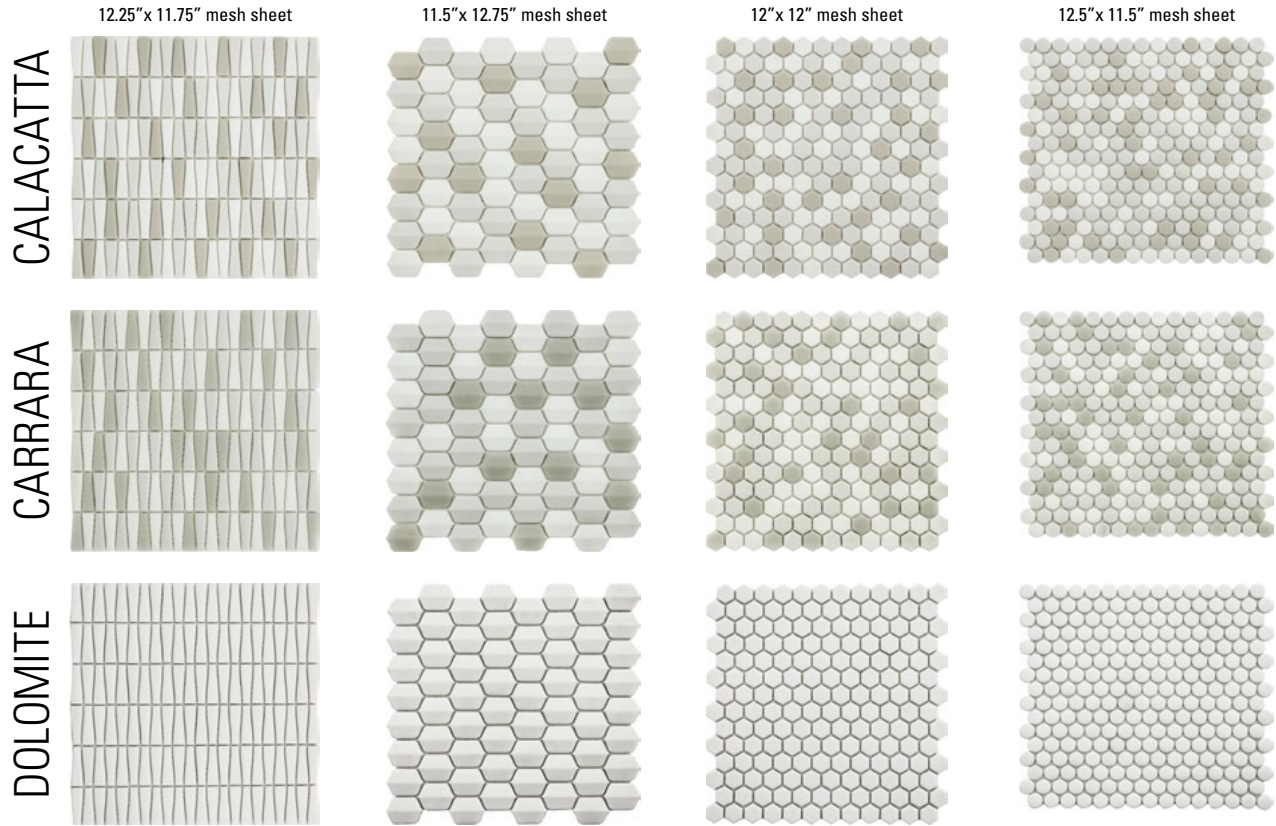

VETRO D'TERRA GLASS MOSAICS

1.75" x 0.4"
Bottle Mosaics
(12.25" x 11.75"
mesh sheet)

1.4" x 2" Elongated
Hexagon Mosaics
(11.5" x 12.75"
mesh sheet)

0.8" x 1"
Hexagon Mosaics
(12" x 12"
mesh sheet)

0.8" x 0.8"
Round Mosaics
(12.5" x 11.5"
mesh sheet)

RETAIL PRICING LISTED

Stocked Sizes	Price /sf	Price /sh
1.75" x 0.4" Bottle Mosaics	\$22.95	\$22.95
1.4" x 2" Elongated Hexagon Mosaics	\$22.95	\$22.95
0.8" x 1" Hexagon Mosaics	\$22.95	\$22.95
0.8" x 0.8" Round Mosaics	\$22.95	\$22.95

AVAILABLE COLOURS

Calacatta, Carrara, Dolomite

Clean tones and distinctive shades give this contemporary glass mosaic series a unique rhythm.

VETRO D'TERRA SERIES

	1.75" x 0.4" Bottle Mosaics	1.4" x 2" Elongated Hexagon Mosaics	0.8" x 1" Hexagon Mosaics	0.8" x 0.8" Round Mosaics
\$ / sf	\$22.95	\$22.95	\$22.95	\$22.95
\$ / sh	\$22.95	\$22.95	\$22.95	\$22.95
CALACATTA	VETCALMB	VETCALMEH	VETCALMH	VETCALMR
CARRARA	VETCARMB	VETCARMEH	VETCARMH	VETCARMR
DOLOMITE	VETDOLMB	VETDOLMEH	VETDOLMH	VETDOLMR