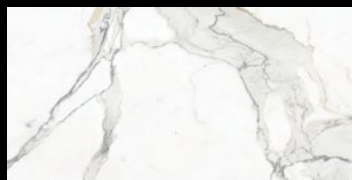

VERONA GLAZED PORCELAIN MATTE & POLISHED - RECTIFIED

Ariston White

Calacatta Gold

Carrara White

White Travertine

RETAIL PRICING LISTED

Stocked Sizes		Price /sf	Price /pc
3" x 12" Polished & Matte	All Colours	\$14.96	\$3.74
2" x 2" Mosaics (12" x 12" Mesh Sheet)	Calacatta Gold Carrara White	\$16.95	\$16.95
3" Hex Mosaics Polished (10" x 12" Mesh Sheet)	All Colours	\$29.95	\$22.46
12" x 24" Matte	All Colours	\$5.95	\$11.90
12" x 24" Polished		\$5.95	\$11.90
24" x 24" Matte	Calacatta Gold	\$5.95	\$23.80
24" x 24" Polished	Carrara White	\$5.95	\$23.80
18" x 36" Polished	Calacatta Gold Carrara White	\$9.95	\$44.78
24" x 48" Polished	All colours	\$9.95	\$79.60

Add unmistakable sophistication to any room with this sleek, marble inspired, porcelain.

VERONA SERIES

Ariston White

Calacatta Gold

Carrara White

White Travertine

(12" x 12" Mesh Sheet)

(10" x 12" Mesh Sheet)