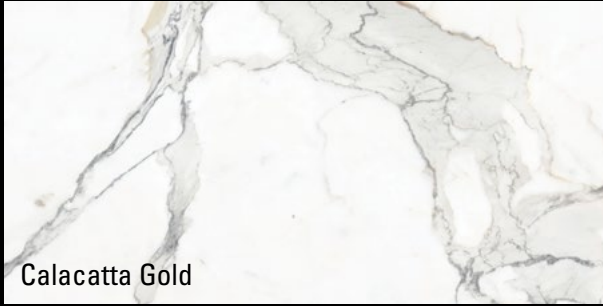

VERONA GLAZED PORCELAIN MATTE & POLISHED - RECTIFIED

RETAIL PRICING LISTED		
Stocked Sizes	Price /sf	Price /pc
12" x 24" Matte	\$5.95	\$11.90
12" x 24" Polished	\$5.95	\$11.90
24" x 24" Matte	\$5.95	\$23.80
24" x 24" Polished	\$5.95	\$23.80
18" x 36" Polished	\$9.95	\$44.78
24" x 48" Polished	\$9.95	\$79.60

For more info, visit: www.amestile.com/verona

Add an unmistakable sophistication to any room with this sleek, marble inspired, polished porcelain.

VERONA SERIES

	12" x 24" Matte	12" x 24" Polished	24" x 24" Matte	24" x 24" Polished	18" x 36" Polished	24" x 48" Polished
\$ / sf	\$5.95	\$5.95	\$5.95	\$5.95	\$9.95	\$9.95
\$ / ea	\$11.90	\$11.90	\$23.80	\$23.80	\$44.78	\$79.60
CALACATTA GOLD	DSCG1224M	DSCG1224P			DSCG1836P	DSCG2448P
CARRARA WHITE	DSCW1224M	DSCW1224P	DSCW24M	DSCW24P	DSCW1836P	DSCW2448P