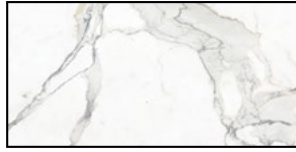

VERONA GLAZED PORCELAIN MATTE & POLISHED - RECTIFIED

Ariston White

Calacatta Gold

Carrara White

White Travertine

RETAIL PRICING LISTED

Stocked Sizes		Price /sf	Price /pc
3" x 12" Polished & Matte	All Colours	\$14.96	\$3.74
2" x 2" Mosaics (12" x 12" Mesh Sheet)	Calacatta Gold Carrara White	\$16.95	\$16.95
3" Hex Mosaics Polished (10" x 12" Mesh Sheet)	All Colours	\$29.95	\$22.46
12" x 24" Matte	All Colours	\$5.95	\$11.90
12" x 24" Polished		\$5.95	\$11.90
24" x 24" Matte	Calacatta Gold	\$5.95	\$23.80
24" x 24" Polished	Carrara White	\$5.95	\$23.80
18" x 36" Polished	Calacatta Gold Carrara White	\$9.95	\$44.78
24" x 48" Polished	All colours	\$9.95	\$79.60

Add unmistakable sophistication to any room with this sleek, marble inspired, porcelain.

VERONA SERIES

Ariston White

Calacatta Gold

Carrara White

White Travertine

(12" x 12" Mesh Sheet)

(10" x 12" Mesh Sheet)