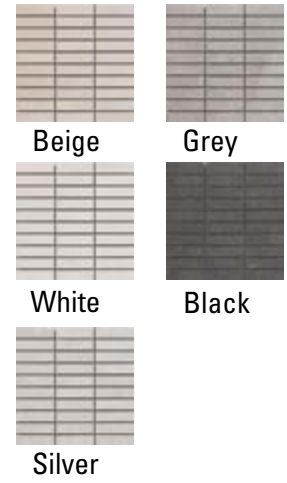

For more info, visit: www.amestile.com/trustone

Plain (Pressed)

Decori (Rectified)

Mosaics

Muretto (Rectified)

Please note - pressed Plain tiles will not line up with rectified Decori and Muretto tiles.

	Plain (Pressed) 12" x 24"	Decori (Rectified) 12" x 24"	Muretto (Rectified) 12" x 24"	Mosaics 1" x 4" 12" x 12" Mesh Sheet
\$ / sf	\$4.50	\$6.95	\$6.95	\$19.95
\$ / ea	\$9.00	\$13.90	\$13.90	\$19.95
BEIGE	TSBGM1224	TSBGS1224	TSBGMX1224	TSBGM14
BLACK	TSBKM1224	TSBKS1224		TSBKM14
GREY	TSGRM1224	TSGRS1224	TSGRMX1224	TSGRM14
SILVER	TSSVM1224			TSSVM14
WHITE	TSWHM1224	TSWHS1224		TSWHM14