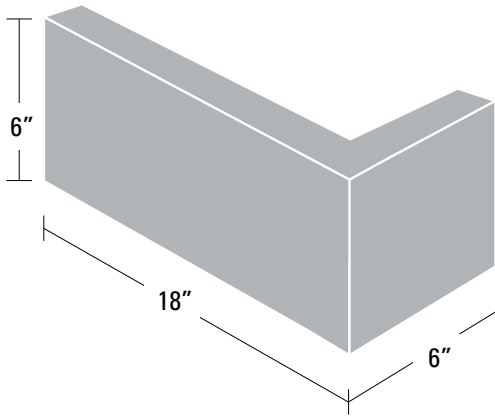

Create a stunning feature wall with the textured surfaces of travertine ledgestone.

TRAVERTINE LEDGESTONE

Classico