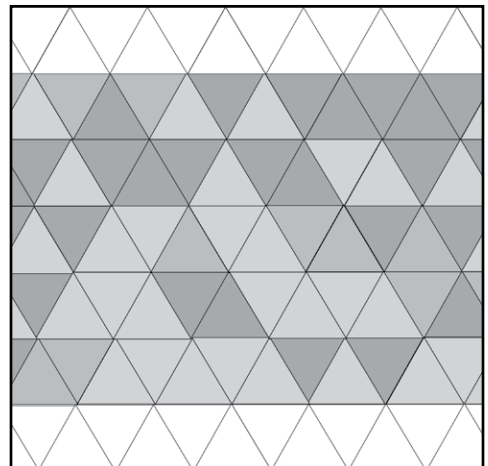

Tetra

Gloss Ceramic Wall Tile

Triangular shaped wall tiles with a slight concave design feature.

Lantern

Mollusk

Oceanside

Pearl Noir

Sand Dollar

Inspire, Design, Create.
www.amestile.com/tetra

△ 33% △ 33% △ 33%

△ 50% ▲ 50%

▲ 50% △ 50%

△ △ △ △ Random 4 Colours

△ 80% ▲ 20%

▲ 45% △ 45% △ 10%