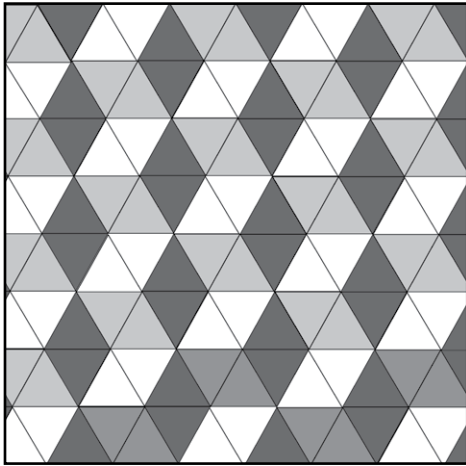

△ 33%   △ 33%   △ 33%