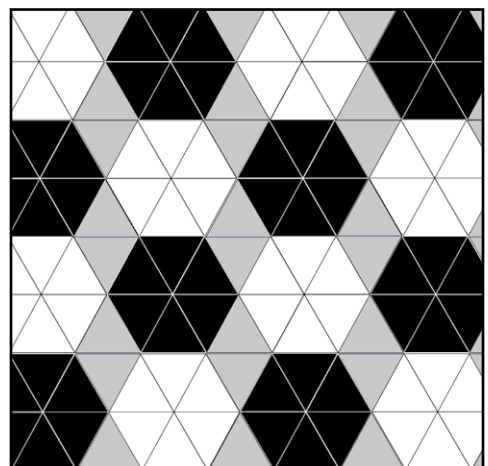

Tetra

Gloss Ceramic Wall Tile

Triangular shaped wall tiles with a slight concave design feature.

Lantern

Mollusk

Oceanside

Pearl Noir

Sand Dollar

Inspire, Design, Create.
www.amestile.com/tetra

△ 33% △ 33% △ 33%

△ 50% ▲ 50%

▲ 50% △ 50%

△ △ △ △ Random 4 Colours

△ 80% ▲ 20%

▲ 45% △ 45% △ 10%