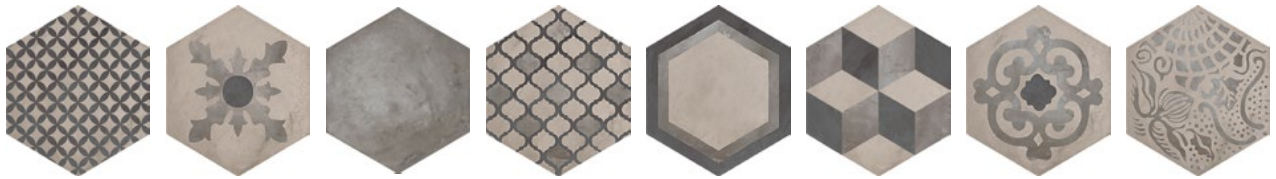

TERRA GLAZED PORCELAIN

Astro

Cardinale

Clay

Coloniale

Cornice

Cube

Fiore

Floreale

Giglio

Giglio Mix

Lava

Porzione

Rombo

Sand

Stella

RETAIL PRICING LISTED

ecotile		PRE-CONSUMER: 30% Sand & Lava
Stocked Sizes	Price /sf	Price /pc
10" x 8.5" Hexagon	\$11.99	\$5.40
10" x 8.5" Décor	\$12.99	\$5.85

For more info, visit: www.amestile.com/terra

This hexagonal series will dazzle, featuring a dozen graphic décor designs that are sure to spark creativity.

TERRA SERIES

10" x 8.5"	Astro	Cardinale	Clay	Coloniale	Cornice	Cube	Fiore	Floreale
\$ / sf	\$12.99	\$12.99	\$11.99	\$12.99	\$12.99	\$12.99	\$12.99	\$12.99
\$ / ea	\$5.85	\$5.85	\$5.40	\$5.85	\$5.85	\$5.85	\$5.85	\$5.85
	TERAS	TERCA	TERCH	TERCL	TERCR	TERCU	TERFR	TERFL