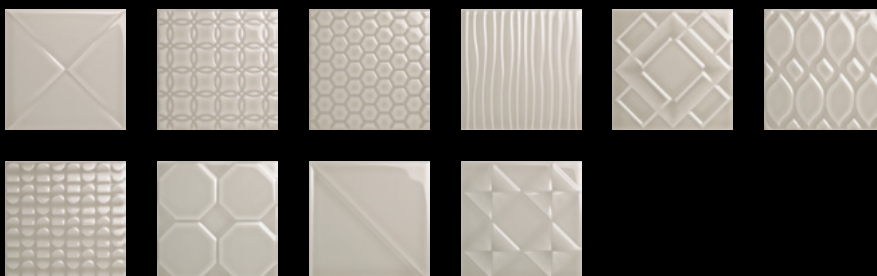

TAPESTRY CERAMIC WALL TILE

Charcoal Greige Light Denim Pumice White

Decor (Available in all colours. Sold randomly by piece)

| RETAIL PRICING LISTED | | |
|-----------------------|-----------|-----------|
| Stocked Sizes | Price /sf | Price /pc |
| 6" x 6" | \$7.96 | \$1.99 |
| 6" x 6" Decor | \$10.96 | \$2.74 |

For more info, visit: www.amestile.com/tapestry

Inspired by the creative textures of wallpaper and fabric, this high gloss series mimics sartorial textiles & drapery to create a unique canvas.

TAPESTRY SERIES

Charcoal

Greige

Light Denim

Pumice

White

6" x 6" Decor (Available in all colours. Sold randomly by piece)

| | 6" x 6" | 6" x 6" Decor |
|--------------------|---------|---------------|
| \$ / sf | \$7.96 | \$10.96 |
| \$ / ea | \$1.99 | \$2.74 |
| CHARCOAL | TAPCH66 | TAPCH66D |
| GREIGE | TAPGR66 | TAPGR66D |
| LIGHT DENIM | TAPLD66 | TAPLD66D |
| PUMICE | TAPPU66 | TAPPU66D |
| WHITE | TAPWH66 | TAPWH66D |