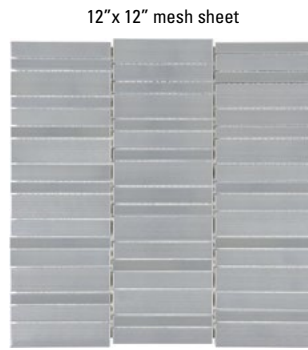

Sleek and modern - utilize the stainless steel series to complete your contemporary design.

STAINLESS STEEL SERIES

1" x 4" Brick Mosaic

2" x 6" Brick Mosaic

Lantern Mosaic

Penny Round Mosaic

Random Rows

Random Strips

	1" x 4" Brick Mosaic	2" x 6" Brick Mosaic	Lantern Mosaic	Penny Round Mosaic	Random Rows	Random Strips
\$ / sf	\$22.95	\$22.95	\$28.95	\$28.95	\$22.95	\$22.95
\$ / sh	\$22.95	\$22.95	\$26.32	\$28.95	\$22.95	\$22.95
STAINLESS	SLSM1	SLSM2	SLSML	SLSMP	SLSMR	SLSMS