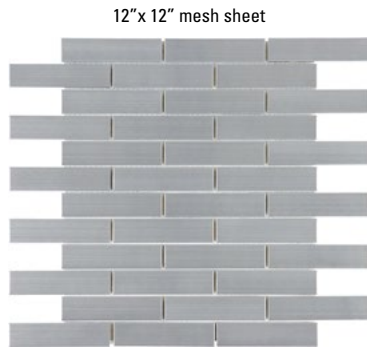

Sleek and modern - utilize the stainless steel series to complete your contemporary design.

STAINLESS STEEL SERIES

1" x 4" Brick Mosaic