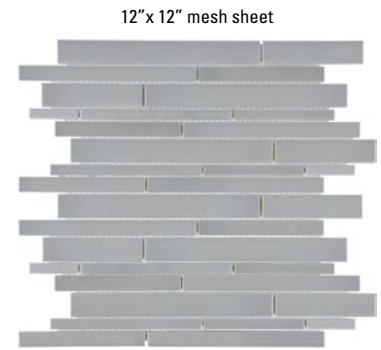

Sleek and modern - utilize the stainless steel series to complete your contemporary design.

STAINLESS STEEL SERIES

1" x 4" Brick Mosaic

2" x 6" Brick Mosaic

Lantern Mosaic

Penny Round Mosaic

Random Rows

Random Strips

	1" x 4" Brick Mosaic	2" x 6" Brick Mosaic	Lantern Mosaic	Penny Round Mosaic	Random Rows	Random Strips
\$ / sf	\$22.95	\$22.95	\$28.95	\$28.95	\$22.95	\$22.95
\$ / sh	\$22.95	\$22.95	\$26.32	\$28.95	\$22.95	\$22.95
STAINLESS	SLSM1	SLSM2	SLSML	SLSMP	SLSMR	SLSMS