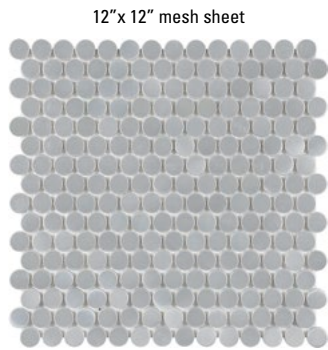

Sleek and modern - utilize the stainless steel series to complete your contemporary design.

STAINLESS STEEL SERIES

1" x 4" Brick Mosaic

2" x 6" Brick Mosaic

Lantern Mosaic

Penny Round Mosaic

Random Rows

Random Strips

	1" x 4" Brick Mosaic	2" x 6" Brick Mosaic	Lantern Mosaic	Penny Round Mosaic	Random Rows	Random Strips
\$ / sf	\$22.95	\$22.95	\$28.95	\$28.95	\$22.95	\$22.95
\$ / sh	\$22.95	\$22.95	\$26.32	\$28.95	\$22.95	\$22.95
STAINLESS	SLSM1	SLSM2	SLSML	SLSMP	SLSMR	SLSMS