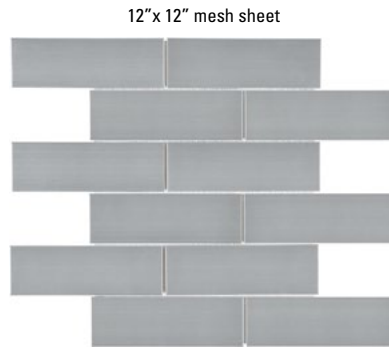

2" x 6" Brick Mosaic