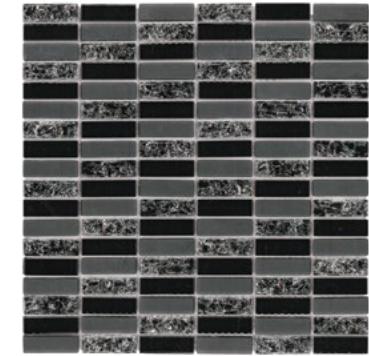

SPARKLE GLASS GLASS MOSAICS (12" x 12" MESH SHEET)

AVAILABLE COLOURS

Beige, Black, Sand,
Smoke, Taupe, White

RETAIL PRICING LISTED

Stocked Size	Price /sf	Price /sh
5/8" x 1 7/8" Mosaics	\$19.95	\$19.95

A sparkling cracked glass look juxtaposed against monochromatic neutrals adds the edge you need to make your design shine.

SPARKLE GLASS SERIES

12" x 12" sheet

White

Beige

Sand

Taupe

Smoke

Black

	5/8" x 17/8" Mosaics
\$ / sf or sh	\$19.95
BEIGE	SPRBE
BLACK	SPRBL
SAND	SPRSA
SMOKE	SPRSM
TAUPE	SPRTA
WHITE	SPRWH
Alternate sizes, textures, décor and trim pieces may also be available for special order. Contact your sales consultant for more information.	