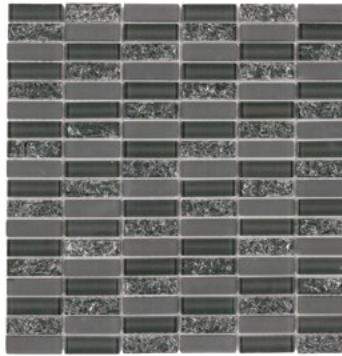

SPARKLE GLASS GLASS MOSAICS (12" x 12" MESH SHEET)

AVAILABLE COLOURS

Beige, Black, Sand,
Smoke, Taupe, White

RETAIL PRICING LISTED

Stocked Size	Price /sf	Price /sh
5/8" x 1 7/8" Mosaics	\$19.95	\$19.95

A sparkling cracked glass look juxtaposed against monochromatic neutrals adds the edge you need to make your design shine.

SPARKLE GLASS SERIES

12" x 12" sheet

White

Beige

Sand

Taupe

Smoke

Black

	5/8" x 17/8" Mosaics
\$ / sf or sh	\$19.95
BEIGE	SPRBE
BLACK	SPRBL
SAND	SPRSA
SMOKE	SPRSM
TAUPE	SPRTA
WHITE	SPRWH
Alternate sizes, textures, décor and trim pieces may also be available for special order. Contact your sales consultant for more information.	