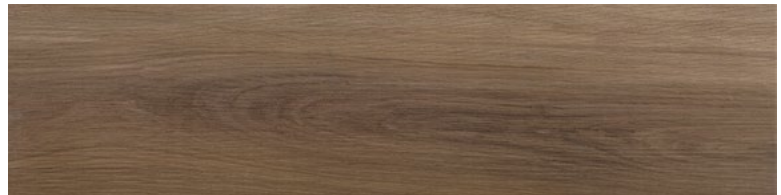

Stocked Sizes	Price /sf	Price /pc
8" x 32" Matte	\$6.98	\$12.28

For more info, visit: www.amestile.com/sagewood

Beautiful, rich wood tones, Sagewood is a porcelain series in five colours taken straight from nature.

SAGEWOOD SERIES

Bianco

Grigio

Miele

Tortora

Iroko

	8" x 32" Matte
\$ / sf	\$6.98
\$ / ea	\$12.28
BIANCO	SGBC832
GRIGIO	SGGR832
IROKO	SGRK832
MIELE	SGML832
TORTORA	SGTT832

Alternate sizes, textures, décor and trim pieces may also be available for special order. Contact your sales consultant for more information.