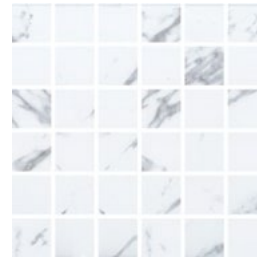

Combine the beauty of marble with the practicality of porcelain tile.

ROCCIA MOSAICS BY GAN

12" x 12" mesh sheet

12" x 13" mesh sheet

12" x 12" mesh sheet

	2" x 2" Mosaic	3" x 6" Subway	Hexagon Mosaic	Random Strip Mosaic
$ / sf	$16.95	$11.92	$24.79	$16.95
$ / pc	$16.95	$1.49	$26.95	$16.95
BIANCO VENATO	ROBVM2	ROBV36	ROBVMH	ROBVMRS
CALACATTA GOLD	ROCGM2	ROCG36	ROCGMH	ROCGMRS
GREY CLOUD	ROGCM2	ROGC36	ROGCMH	ROGCMRS
ROMAN CAPPUCCINO	RORCM2	RORC36	RORCMH	RORCMRS

Alternate sizes, textures, décor and trim pieces may also be available for special order. Contact your sales consultant for more information.

2" x 2" Mosaic

Bianco Venato