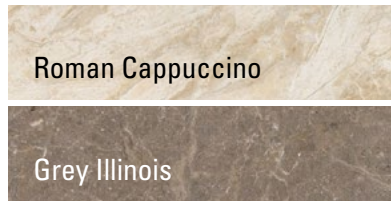

Combine the beauty of marble with the practicality of porcelain tile.
The Roccia series includes many of marble's most classic and sought after looks.

ROCCIA SERIES

	12" x 24" Polished	24" x 24" Polished	12" x 36" Polished	24" x 36" Polished	12" x 24" Matte	24" x 24" Matte
$ / sf	$8.95	$8.95	$9.96	$9.95	$8.95	$8.95
$ / pc	$17.90	$35.80	$29.88	$59.70	$17.90	$35.80
BIANCO CARRERA	ROBC1224	ROBC24				
BIANCO VENATO	ROBV1224	ROBV24			ROMBV1224	ROMBV24
CALACATTA GOLD			ROCG1236	ROCG2436		
CARRARA WHITE				ROCW2436		
CREMA MARFIL	ROCM1224	ROCM24		ROCM2436		
GREY CLOUD	ROGC1224	ROGC24		ROGC2436		
GREY ILLINOIS		ROGI24				
ITALIAN GREY				ROI2436		
ROMAN CAPPUCCINO				RORC2436		
VOLAKAS WHITE			ROVK1236	ROVK2436		
WOOD GRAIN	ROWG1224	ROWG24				

Alternate sizes, textures, décor and trim pieces may also be available for special order. Contact your sales consultant for more information.

Shading and variation is inherent in ceramics and natural stone. Please inspect before installing, no claims accepted after installation.