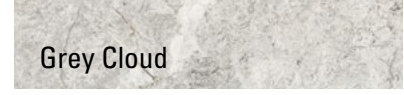

24" x 48" Polished
$ / sf	$11.95
$ / pc	$95.60
ARABESCATO OROBIC	ROA02448
WHITE ONYX	ROWO2448