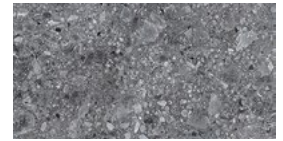

Alternate sizes, textures, décor and trim pieces may also be available for special order. Contact your sales consultant for more information.

Gre Bianco

Luni

Gre Grigio

Grigio Tao

Pietra Piasentina

Gre Nero