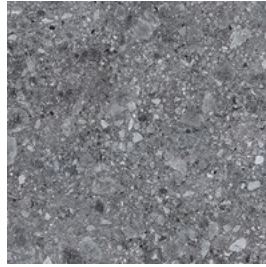

Black Pearl

RETAIL PRICING LISTED

Stocked Sizes	Price /sf	Price /pc
12" x 24"	\$8.95	\$17.90
24" x 24"	\$9.95	\$39.80

For more info, visit: www.amestile.com/pietrediparagone

Drawing inspiration from a range of natural stones that encapsulate looks from marble to terrazzo, these inspirational materials are renowned for their practicality and aesthetics.

PIETRE DI PARAGONE SERIES

Gre Bianco

Luni

Gre Grigio

Grigio Tao

Pietra Piasentina

Gre Nero

Pietra Del Cardoso

Black Pearl

	12" x 24"	24" x 24"
\$ / sf	\$8.95	\$9.95
\$ / ea	\$17.90	\$39.80
BLACK PEARL	PDBPM1224	PDBPM24
GRE BIANCO	PDGBM1224	PDGBM24
GRE GRIGIO	PDGGM1224	PDGGM24
GRE NERO	PDGNM1224	PDGNM24
GRIGIO TAO	PDGTM1224	PDGTM24
LUNI	PDLUM1224	PDLUM24
PIETRA DEL CARDOSO	PDCAM1224	PDCAM24
PIETRA PIASENTINA	PDPIM1224	PDPIM24