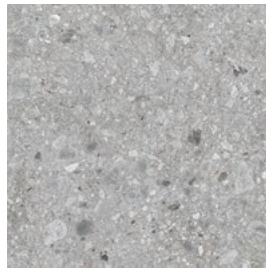

Drawing inspiration from a range of natural stones that encapsulate looks from marble to terrazzo, these inspirational materials are renowned for their practicality and aesthetics.

PIETRE DI PARAGONE SERIES

Gre Grigio

	12" x 24"	24" x 24"
$ / sf	$8.95	$9.95
$ / ea	$17.90	$39.80
BLACK PEARL	PDBPM1224	PDBPM24
GRE BIANCO	PDGBM1224	PDGBM24
GRE GRIGIO	PDGGM1224	PDGGM24
GRE NERO	PDGNM1224	PDGNM24
GRIGIO TAO	PDGTM1224	PDGTM24
LUNI	PDLUM1224	PDLUM24
PIETRA DEL CARDOSO	PDCAM1224	PDCAM24
PIETRA PIASENTINA	PDPIM1224	PDPIM24

Alternate sizes, textures, décor and trim pieces may also be available for special order. Contact your sales consultant for more information.

RECOMMENDED APPLICATIONS

		Shower	Steam Shower	Fireplace / Feature Wall	Light Commercial	Medium Commercial	Heavy Commercial	Indoor	Outdoor
Matte	WALL	✓	✓	✓	✓	✓	✓	✓	✓
	FLOOR	✓	✓	✓	✓	✓	✓	✓	No

TECHNICAL SPECIFICATIONS

V Rating (Variation)	Breaking Strength (ISO 10545-4)	Resistance to Deep Abrasion (ISO 10545-6)	Slip Resistance	Frost Resistance (ISO 10545-12)	Country of Origin	Ecotile
V3 - Moderate Variation (All) V4 - Substantial Variation (Pietra Piasentina)	≥ 2000 N	< 150mm³	DCOF ≥ 0.42, R10	Yes	Italy	Yes
Number of Faces	Thickness	Resistance to Surface Abrasion (ISO 10545-7)	Moisture Rating (MR)	MOHS (Hardness Scale)	PEI (Wear Resistance)	Recycled Content
—	3/8" or 10mm	—	1 - Impervious	—	—	Pre-consumer >24%