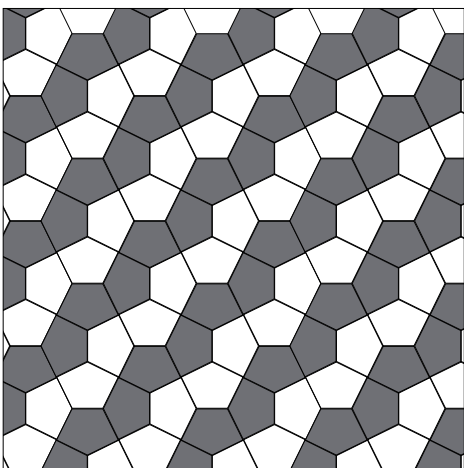

PENTAX GLAZED CERAMIC GLOSS

Colonial

Graphite

Linen

Mint

Silver

White Snow*

* Plain in White Snow colour only

PENTAX SERIES

Plain

White Snow

Concave

Colonial

Concave

Graphite

Concave

Inspire. Design. Create.
www.amestile.com/pentax

50% 50%

50% 50%

60% 40%

50% 50%

50% 50%

50% 50%