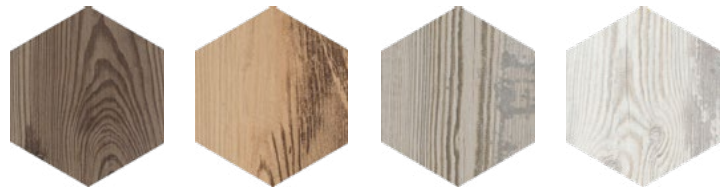

Brown

Cream

Grey

White