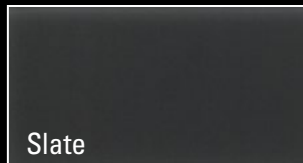

MILANO GLASS

RETAIL PRICING LISTED		
Stocked Size	Price /sf	Price /pc
3"x 6"	\$29.92	\$3.74
2"x 16"	\$32.94	\$7.32

For more info, visit: www.amestile.com/milanoglass

The Milano series is an updated, contemporary take on the classic subway tile. Reflect light back into your space with this crisp, clean look.

MILANO SERIES

	3" x 6"	2" x 16"
\$ / sf	\$29.92	\$32.94
\$ / pc	\$3.74	\$7.32
CHOCOLATE	MILGCH36	MILGCH216
IVORY	MILGIV36	
SLATE	MILGSL36	MILGSL216
TAUPE	MILGTA36	MILGTA216
WHITE	MILGWH36	MILGWH216

Alternate sizes, textures, décor and trim pieces may also be available for special order. Contact your sales consultant for more information.