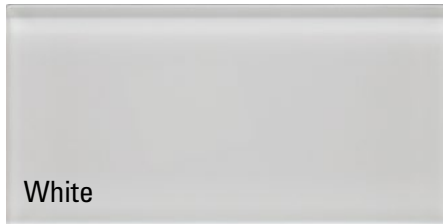

MILANO GLASS

RETAIL PRICING LISTED		
Stocked Size	Price /sf	Price /pc
3"x 6"	\$29.92	\$3.74
2"x 16"	\$32.94	\$7.32

For more info, visit: www.amestile.com/milanoglass

The Milano series is an updated, contemporary take on the classic subway tile. Reflect light back into your space with this crisp, clean look.

MILANO SERIES

	3" x 6"	2" x 16"
\$ / sf	\$29.92	\$32.94
\$ / pc	\$3.74	\$7.32
CHOCOLATE	MILGCH36	MILGCH216
IVORY	MILGIV36	
SLATE	MILGSL36	MILGSL216
TAUPE	MILGTA36	MILGTA216
WHITE	MILGWH36	MILGWH216

Alternate sizes, textures, décor and trim pieces may also be available for special order. Contact your sales consultant for more information.