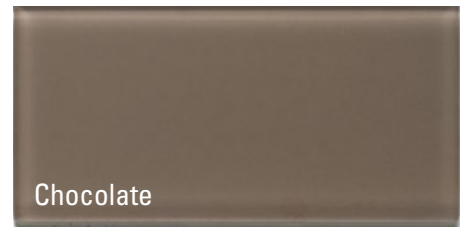

MILANO GLASS

RETAIL PRICING LISTED		
Stocked Size	Price /sf	Price /pc
3"x 6"	\$29.92	\$3.74
2"x 16"	\$32.94	\$7.32

For more info, visit: www.amestile.com/milanoglass

The Milano series is an updated, contemporary take on the classic subway tile. Reflect light back into your space with this crisp, clean look.

MILANO SERIES

	3" x 6"	2" x 16"
\$ / sf	\$29.92	\$32.94
\$ / pc	\$3.74	\$7.32
CHOCOLATE	MILGCH36	MILGCH216
IVORY	MILGIV36	
SLATE	MILGSL36	MILGSL216
TAUPE	MILGTA36	MILGTA216
WHITE	MILGWH36	MILGWH216

Alternate sizes, textures, décor and trim pieces may also be available for special order. Contact your sales consultant for more information.