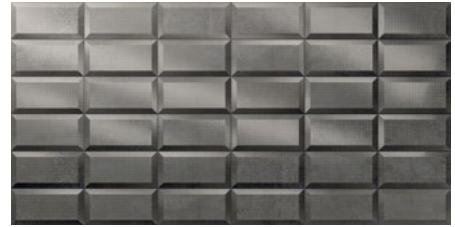

METAL PERF

Ceramic | Wall Tile

Steel, aluminum, copper and bronze create the casts for this wall tile. Five industrial tones that add intensity to any space.

Flux

Wolf

Reddish

Tinny

Gloom

ecotile

Sizes	sf	pc
4" x 8"	\$10.98	\$2.44

Retail Pricing Listed

4" x 8"

\$ sf	\$10.98
\$ pc	\$2.44
Flux	DMPFX48
Gloom	DMPGM48
Reddish	DMPRD48
Tinny	DMPTY48
Wolf	DMPWF48

- Alternate sizes, textures, décor and trim pieces may also be available for special order. Contact your sales consultant for more information.
- Shading and variation is inherent in ceramics and natural stone. Please inspect before installing, no claims accepted after installation.

Flux

*Multiple pieces are shown

Wolf

*Multiple pieces are shown

Reddish

*Multiple pieces are shown

Recommended Applications

W-Wall F-Floor