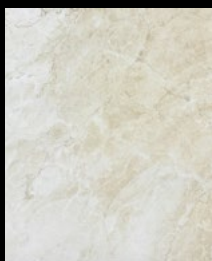

MALENA GLAZED WALL & FLOOR TILE

Ice

Ivory

Carbon

RETAIL PRICING LISTED

Stocked Sizes	Price /sf	Price /ea
13" x 13"	\$4.39	\$5.29
10" x 16" Wall	\$4.39	\$4.88
2" x 2" Mosaics (13" x 13" mesh sheet)	\$21.95	\$26.45

Grace your room with the perfect combination of natural stone beauty combined with the performance of ceramic tile.

MALENA SERIES

ICE

13" x 13" mesh sheet

IVORY

CARBON

	13" x 13"	10" x 16" Wall	2" x 2" Mosaics
\$ / sf	\$4.39	\$4.39	\$21.95
\$ / ea	\$5.29	\$4.88	\$26.45
CARBON	MALC13	MALC1016	MALCM
ICE	MALI13	MALI1016	MALIM
IVORY	MALIV13	MALIV1016	MALIVM