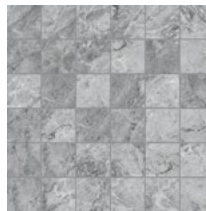

MALENA GLAZED WALL & FLOOR TILE

Ice

Ivory

Carbon

RETAIL PRICING LISTED

Stocked Sizes	Price /sf	Price /ea
13" x 13"	\$4.39	\$5.29
10" x 16" Wall	\$4.39	\$4.88
2" x 2" Mosaics (13" x 13" mesh sheet)	\$21.95	\$26.45

Grace your room with the perfect combination of natural stone beauty combined with the performance of ceramic tile.

MALENA SERIES

ICE

13" x 13" mesh sheet

IVORY

CARBON

	13" x 13"	10" x 16" Wall	2" x 2" Mosaics
\$ / sf	\$4.39	\$4.39	\$21.95
\$ / ea	\$5.29	\$4.88	\$26.45
CARBON	MALC13	MALC1016	MALCM
ICE	MALI13	MALI1016	MALIM
IVORY	MALIV13	MALIV1016	MALIVM