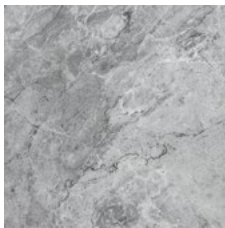

Grace your room with the perfect combination of natural stone beauty combined with the performance of ceramic tile.

MALENA SERIES

ICE

13" x 13" mesh sheet

IVORY

CARBON

	13" x 13"	10" x 16" Wall	2" x 2" Mosaics
\$ / sf	\$4.39	\$4.39	\$21.95
\$ / ea	\$5.29	\$4.88	\$26.45
CARBON	MALC13	MALC1016	MALCM
ICE	MALI13	MALI1016	MALIM
IVORY	MALIV13	MALIV1016	MALIVM