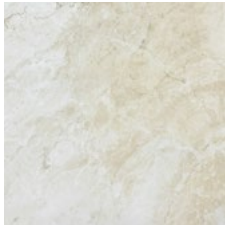

Grace your room with the perfect combination of natural stone beauty combined with the performance of ceramic tile.

MALENA SERIES

ICE

13" x 13" mesh sheet

IVORY

CARBON

	13" x 13"	10" x 16" Wall	2" x 2" Mosaics
\$ / sf	\$4.39	\$4.39	\$21.95
\$ / ea	\$5.29	\$4.88	\$26.45
CARBON	MALC13	MALC1016	MALCM
ICE	MALI13	MALI1016	MALIM
IVORY	MALIV13	MALIV1016	MALIVM