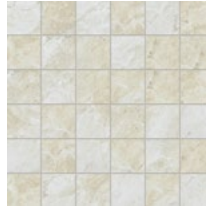

MALENA GLAZED WALL & FLOOR TILE

Ice

Ivory

Carbon

RETAIL PRICING LISTED

Stocked Sizes	Price /sf	Price /ea
13" x 13"	\$4.39	\$5.29
10" x 16" Wall	\$4.39	\$4.88
2" x 2" Mosaics (13" x 13" mesh sheet)	\$21.95	\$26.45

Grace your room with the perfect combination of natural stone beauty combined with the performance of ceramic tile.

MALENA SERIES

ICE

13" x 13" mesh sheet

IVORY

CARBON

	13" x 13"	10" x 16" Wall	2" x 2" Mosaics
\$ / sf	\$4.39	\$4.39	\$21.95
\$ / ea	\$5.29	\$4.88	\$26.45
CARBON	MALC13	MALC1016	MALCM
ICE	MALI13	MALI1016	MALIM
IVORY	MALIV13	MALIV1016	MALIVM