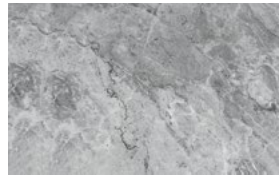

Grace your room with the perfect combination of natural stone beauty combined with the performance of ceramic tile.

MALENA SERIES

ICE

13" x 13" mesh sheet

IVORY

CARBON

	13" x 13"	10" x 16" Wall	2" x 2" Mosaics
\$ / sf	\$4.39	\$4.39	\$21.95
\$ / ea	\$5.29	\$4.88	\$26.45
CARBON	MALC13	MALC1016	MALCM
ICE	MALI13	MALI1016	MALIM
IVORY	MALIV13	MALIV1016	MALIVM