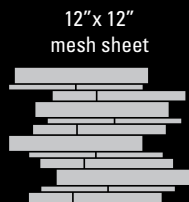

LEGNO DI MARMO MARBLE BRUSHED & HONED

3" x 12" 6" x 24" 12" x 24"

Random Strips

12" x 12"
mesh sheet

RETAIL PRICING LISTED

Stocked Sizes	Price /sf	Price /ea
3" x 12" Brushed	\$22.96	\$5.74
6" x 24" Brushed	\$21.95	\$21.95
12" x 24" Brushed	\$21.95	\$43.90
Random Strips (Honed)	\$26.95	\$26.95

For more info, visit: www.amestile.com/legnodimarmo

Warm greys and taupes enhance this elegantly veined stone—available in a honed or brushed finish.

LEGNO DI MARMO MARBLE

DRIFTWOOD

12" x 12" mesh sheet

	3" x 12"	6" x 24"	12" x 24"	Random Strips
\$ / sf	\$22.96	\$21.95	\$21.95	\$26.95
\$ / ea	\$5.74	\$21.95	\$43.90	\$26.95
DRIFTWOOD BRUSHED	MBLD312	MBLD624	MBLD1224	
DRIFTWOOD HONED				MHLDMS