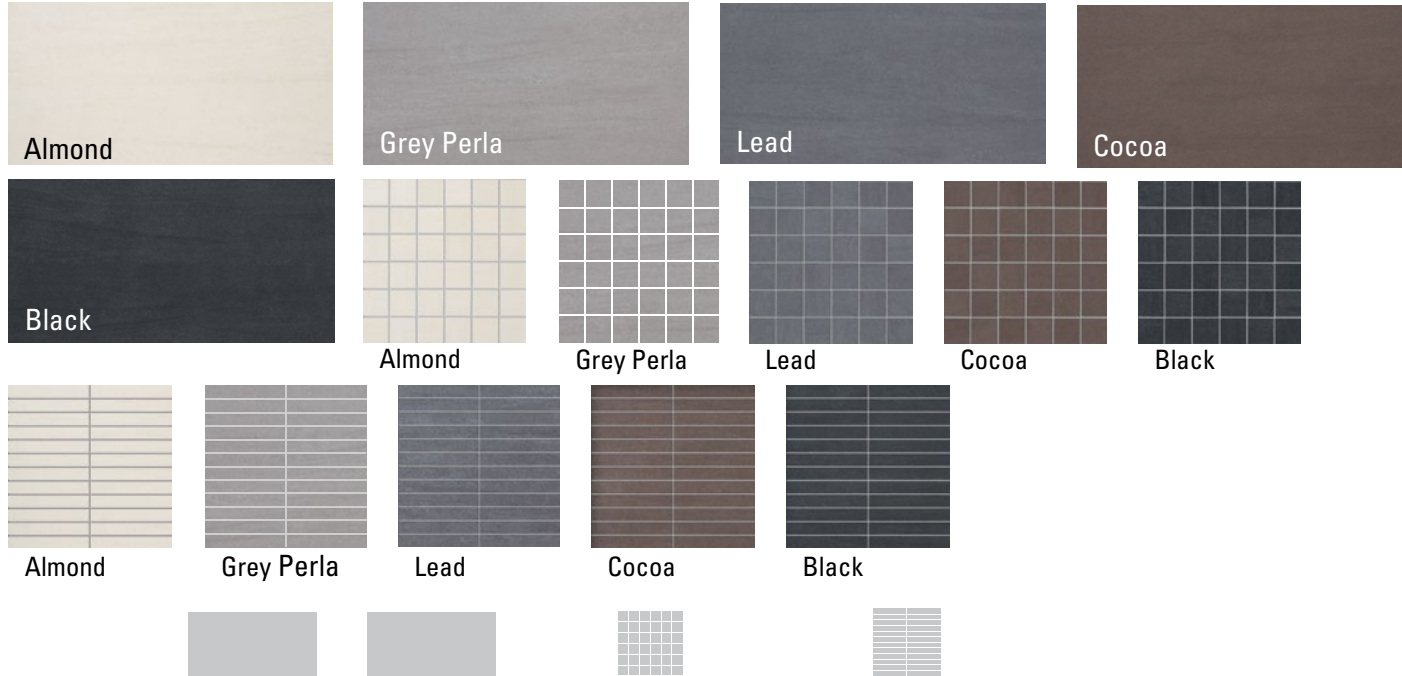

KRONOS THROUGH BODY PORCELAIN - RECTIFIED

RETAIL PRICING LISTED

Almond

Grey Perla

Lead

Cocoa

Black

Stocked Sizes	Price /sf	Price /pc
12" x 24" Matte	\$6.95	\$13.90
12" x 24" Semi-Polished	\$7.95	\$15.90
2" x 2" Matte Mosaics (12" x 12" Mesh Sheet)	\$21.95	\$21.95
1" x 6" Semi-Polished Mosaics (12" x 12" Mesh Sheet)	\$24.95	\$24.95

Soft movement within the patterns of this tile inspire a subtle approach to creativity.

KRONOS SERIES

	12" x 24" Matte	12" x 24" Semi-Polished	2" x 2" Mosaics (12" x 12" Mesh Sheet)	1" x 6" Mosaics (12" x 12" Mesh Sheet)
\$ / sf	\$6.95	\$7.95	\$21.95	\$24.95
\$ / pc	\$13.90	\$15.90	\$21.95	\$24.95
ALMOND	KRMA1224	KRPA1224	KRMAM2	KRPAMS
BLACK	KRMB1224	KRPB1224	KRMBM2	KRPBMS
COCOA	KRMC1224	KRPC1224	KRMCM2	KRPCMS
GREY PERLA	KRMG1224	KRPG1224	KRMGM2	KRPGMS
LEAD	KRML1224	KRPL1224	KRMLM2	KRPLMS

TECHNICAL SPECIFICATIONS						
V Rating (Variation)	Breaking Strength (ISO 10545-4)	Resistance to Deep Abrasion (ISO 10545-6)	Slip Resistance	Frost Resistance (ISO 10545-12)	Country of Origin	Ecotile
V2 - Slight Variation	≥1300 N	< 175 mm ³	DCOF ≥0.42, R10A+B (Matte)	Yes	Italy	No
Number of Faces	Thickness	Resistance to Surface Abrasion (ISO 10545-7)	Moisture Rating (MR)	MOHS (Hardness Scale)	PEI (Wear Resistance)	Recycled Content
11 (Mosaics)	3/8" or 9.5mm	—	1 - Impervious	Matte: Lead, Cocoa, Black: 7 Almond, Grey: 8	—	0%