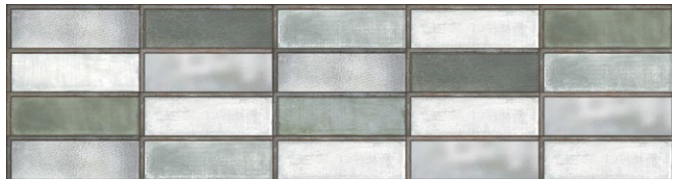

INDUSTRIAL GLASS

Ceramic | Wall Tile

Metal and glass inspiration culled from large industrial buildings, these wall tiles can be combined to create stunning, varied, panels.

White

Green

Steel

Grey

ecotile

Sizes	sf	pc
4"x 12"	\$11.95	\$3.98
8"x 24"	\$11.95	\$15.93

Retail Pricing Listed

4"x 12"

8"x 24"

	\$ sf	\$11.95	\$11.95
	\$ pc	\$3.98	\$15.93
Green		DIGGN412	DIGGN824
Grey		DIGGY412	DIGGY824
Steel		DIGST412	DIGST824
White		DIGWH412	DIGWH824

White

*Multiple pieces are shown for variation

Green

*Multiple pieces are shown for variation

Steel

*Multiple pieces are shown for variation

Grey

*Multiple pieces are shown for variation