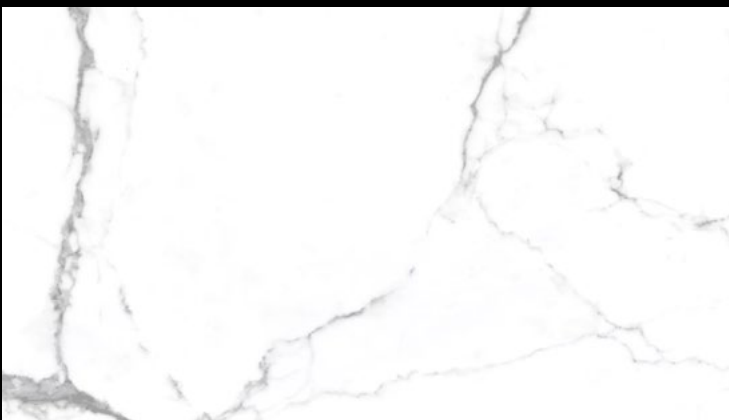

Calacatta

RETAIL PRICING LISTED		
Stocked Sizes	Price /sf	Price /pc
32"x 56" (6mm Thick)	$12.95	$155.40
39"x 39" (6mm Thick)	$12.95	$139.41

For more info, visit: www.amestile.com/genova