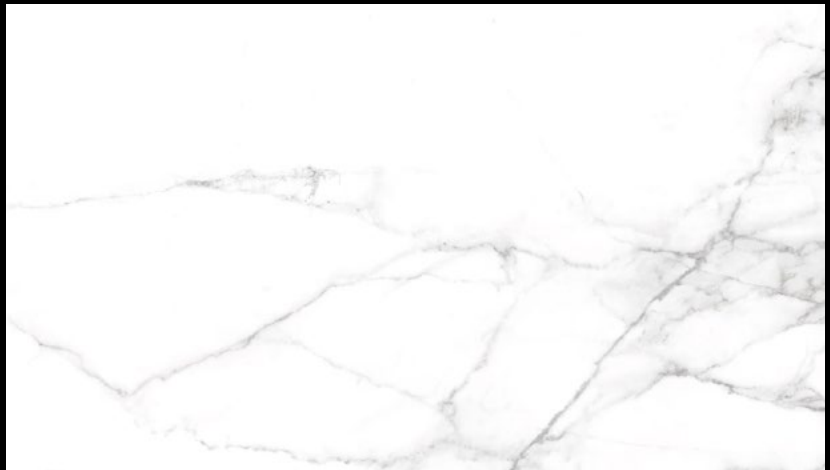

Calacatta

	32" x 56"	39" x 39"
$ / sf	$12.95	$12.95
$ / ea	$155.40	$139.41
CALACATTA	GCL3256	GCL3939

Alternate sizes, textures, décor and trim pieces may also be available for special order. Contact your sales consultant for more information.

RECOMMENDED APPLICATIONS

All Sizes		Shower	Steam Shower	Fireplace / Feature Wall	Light Commercial	Medium Commercial	Heavy Commercial	Indoor	Outdoor
	WALL	✓	✓	✓	✓	✓	✓	✓	✓
FLOOR	✓*	No	✓	No	No	No	✓	No	

* Does not meet DCOF for non-slip (use with caution)

TECHNICAL SPECIFICATIONS

V Rating (Variation)	Breaking Strength (ISO 10545-4)	Resistance to Deep Abrasion (ISO 10545-6)	Slip Resistance	Frost Resistance (ISO 10545-12)	Country of Origin	Ecotile
V2 - Slight Variation	≥ 700 N	—	—	Yes	China	No
Number of Faces	Thickness	Resistance to Surface Abrasion (ISO 10545-7)	Moisture Rating (MR)	MOHS (Hardness Scale)	PEI (Wear Resistance)	Recycled Content
28	1/4" or 6mm	—	1 - Impervious	—	3	0%

All images are for reference only and may not match physical product exactly. All sizing is nominal and all product specifications are supplied by the manufacturer and are subject to change by the manufacturer without notice to you or to Ames Tile & Stone Ltd. Ames makes no representations or warranties as to the specifications of any product. Prices are subject to change without notice; please contact your Ames Sales Consultant for current prices.

Inspire. Design. Create.
www.amestile.com/genova

Shading and variation is inherent in ceramics and natural stone. Please inspect before installing, no claims accepted after installation.