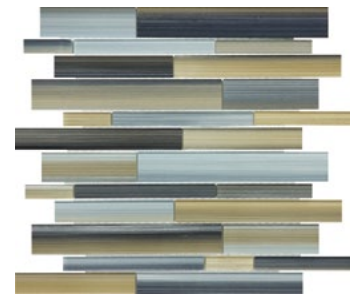

# FUSION GLASS SERIES

12" x 12" sheet

Glacier

Sand

Wheat

Clay

Lead

Harvest

Earth

Rock

	Random Strips
\$ / sf or sh	\$19.95
<b>CLAY</b>	FSCMRS
<b>EARTH</b>	FSEMRS
<b>GLACIER</b>	FSGMRS
<b>HARVEST</b>	FSHMRS
<b>LEAD</b>	FSLMRS
<b>ROCK</b>	FSRMRS
<b>SAND</b>	FSSMRS
<b>WHEAT</b>	FSWMRS