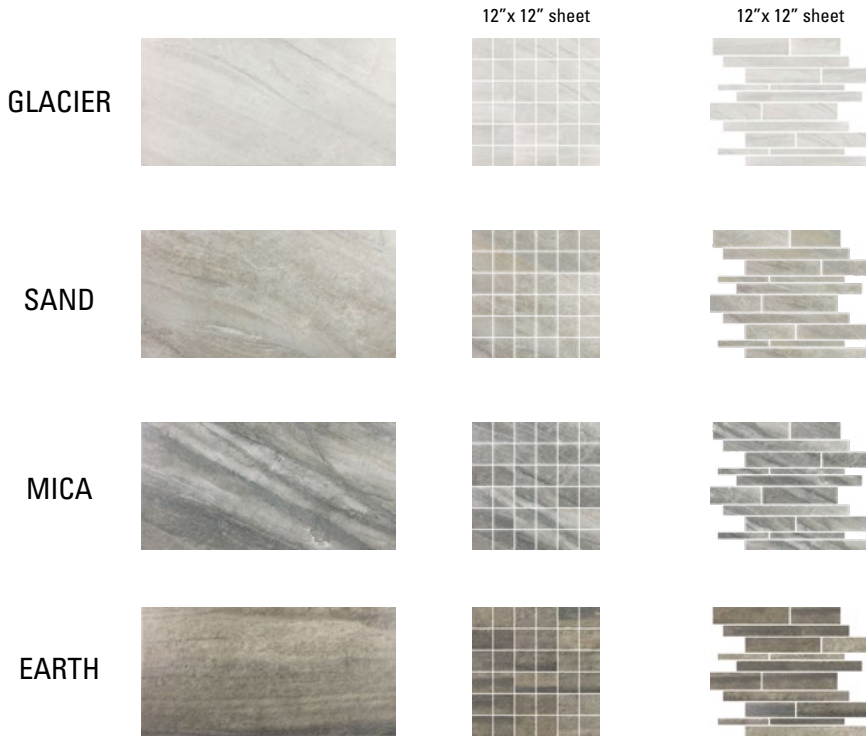

EVOLUTION GLAZED PORCELAIN

Glacier

Sand

Mica

Earth

RETAIL PRICING LISTED

Stocked Sizes	Price /sf	Price /ea
12"x 24"	\$6.95	\$13.90
2"x 2" Mosaics (12"x 12" mesh sheet)	\$24.95	\$24.95
Random Strips Mosaics (12"x 12" mesh sheet)	\$26.95	\$26.95

For more info, visit: www.amestile.com/evolution

Allow the organic shades and variation of the Evolution Series to liven your design space.

EVOLUTION SERIES

	12" x 24"	2" x 2" Mosaics	Random Strips Mosaics
\$ / sf	\$6.95	\$24.95	\$26.95
\$ / pc	\$13.90	\$24.95	\$26.95
EARTH	EVNE1224	EVNEM2	EVNEMRS
GLACIER	EVNG1224	EVNGM2	EVNGMRS
MICA	EVNM1224	EVNMM2	EVNMMRS
SAND	EVNS1224	EVNSM2	EVNSMRS