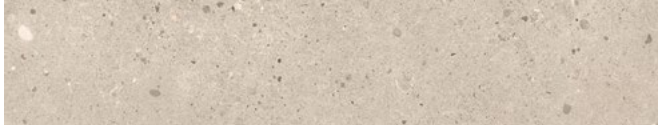

EGO THROUGH BODY PORCELAIN - RECTIFIED

Sabbia

Grigio

Grigio Scuro

RETAIL PRICING LISTED

ecotile 		12% Pre-consumer
Stocked Sizes	Price /sf	Price /pc
8" x 48"	\$9.95	\$26.53
24" x 48"	\$10.95	\$87.60

For more info, visit: www.amestile.com/ego

Ego pairs a soft limestone look with specks of fossils and the strength of porcelain.

EGO SERIES

Sabbia

Grigio

Grigio Scuro

Sabbia

Grigio

Grigio Scuro