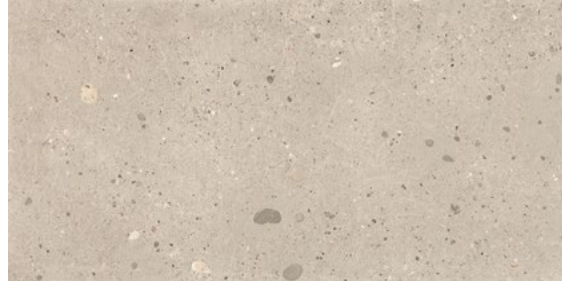

EGO THROUGH BODY PORCELAIN - RECTIFIED

Sabbia

Grigio

Grigio Scuro

RETAIL PRICING LISTED

ecotile 		12% Pre-consumer
Stocked Sizes	Price /sf	Price /pc
8" x 48"	\$9.95	\$26.53
24" x 48"	\$10.95	\$87.60

For more info, visit: www.amestile.com/ego

Ego pairs a soft limestone look with specks of fossils and the strength of porcelain.

EGO SERIES

Sabbia

Grigio

Grigio Scuro

Sabbia

Grigio

Grigio Scuro

	8" x 48"	24" x 48"
\$ / sf	\$9.95	\$10.95
\$ / ea	\$26.53	\$87.60
GRIGIO	EGGG848	EGGG2448
GRIGIO SCURO	EGGS848	EGGS2448
SABBIA	EGSA848	EGSA2448

Alternate sizes, textures, décor and trim pieces may also be available for special order. Contact your sales consultant for more information.