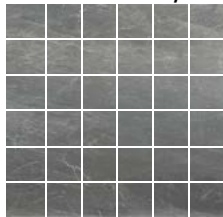

Pale Grey

Medium Grey

Dark Grey

Pale Grey

Medium Grey

Dark Grey

	12" x 24" Honed	12" x 24" Polished	24" x 24" Polished	24" x 24" Honed	24" x 48" Honed	24" x 48" Polished	2" x 2" Mosaics Honed (12" x 12" Mesh Sheet)
\$ / sf	\$5.95	\$5.95	\$6.95	\$6.95	\$9.95	\$9.95	\$16.95
\$ / pc	\$11.90	\$11.90	\$27.80	\$27.80	\$79.60	\$79.60	\$16.95
MEDIUM GREY	DMMG1224H	DMMG1224P	DMMG24P	DMMG24H	DMMG2448H	DMMG2448P	DMMG2H
PALE GREY	DMPG1224H	DMPG1224P	DMPG24P	DMPG24H	DMPG2448H	DMPG2448P	DMPG2H
DARK GREY	DMDG1224H	DMDG1224P	DMDG24P				DMDG2H