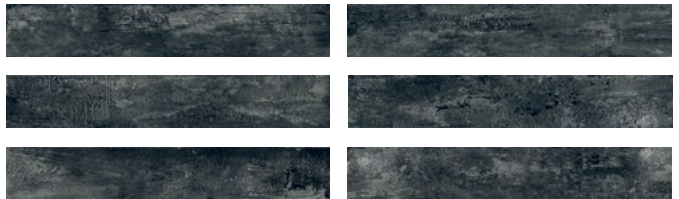

# COMBUSTION CRACKLE

Through Body Porcelain | Matte

Inspired by burnt wood that has been cracked and worn by time, this three colour line mixes design with traces of fire.

Beige

Brown

Black

ecotile

Pre-consumer >40%

Sizes	sf	pc
8"x 48"	\$17.95	\$47.87

Retail Pricing Listed

8"x 48"

\$ sf	\$17.95
\$ pc	\$47.87
Beige	DCCBG848
Black	DCCBK848
Brown	DCCBN848

- Alternate sizes, textures, décor and trim pieces may also be available for special order. Contact your sales consultant for more information.
- Shading and variation is inherent in ceramics and natural stone. Please inspect before installing, no claims accepted after installation.

Beige

\* Multiple pieces shown

Brown

\* Multiple pieces shown

**Recommended Applications** ——— W-Wall F-Floor ———

Black

\* Multiple pieces shown

**Technical Specifications**