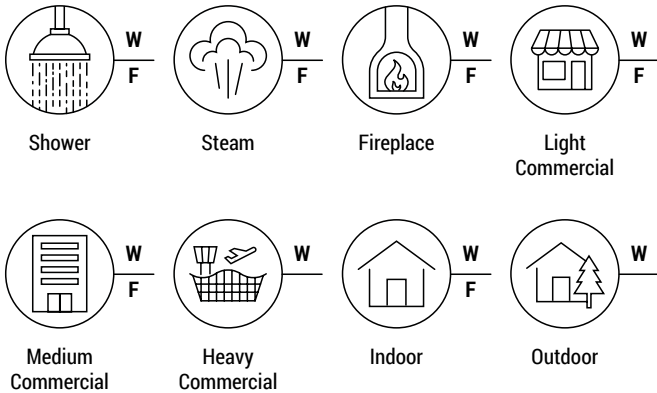

# COMBUSTION CRACKLE

Through Body Porcelain | Matte

Inspired by burnt wood that has been cracked and worn by time, this three colour line mixes design with traces of fire.

Beige

Brown

Black

ecotile

Pre-consumer >40%

Beige

\* Multiple pieces shown

Brown

\* Multiple pieces shown

**Recommended Applications** ——— W-Wall F-Floor ———

Black

\* Multiple pieces shown

**Technical Specifications**

V Rating (Variation)	Breaking Strength (ISO 10545-4)	Resistance to Deep Abrasion (ISO 10545-6)	Slip Resistance	Frost Resistance (ISO 10545-12)	Country of Origin	Ecotile
V3 - Moderate Variation	≥1300N	-	DCOF ≥ 0.42	Yes	Italy	Yes
Number of Faces	Thickness	Resistance to Surface Abrasion (ISO 10545-7)	Moisture Rating (MR)	MOHS (Hardness Scale)	PEI (Wear Resistance)	Recycled Content
-	9mm	-	1 - Impervious	-	3	Pre-consumer >40%