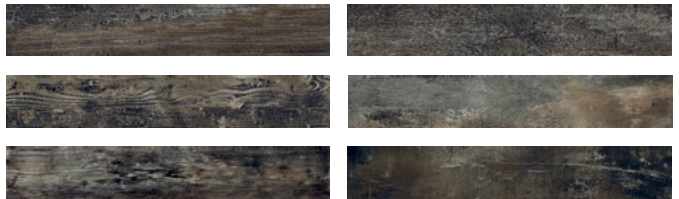

# COMBUSTION CRACKLE

Through Body Porcelain | Matte

Inspired by burnt wood that has been cracked and worn by time, this three colour line mixes design with traces of fire.

Beige

Brown

Black

ecotile

Pre-consumer >40%

Sizes	sf	pc
8"x 48"	\$17.95	\$47.87

Retail Pricing Listed

8"x 48"

\$ sf	\$17.95
\$ pc	\$47.87
Beige	DCCBG848
Black	DCCBK848
Brown	DCCBN848

- Alternate sizes, textures, décor and trim pieces may also be available for special order. Contact your sales consultant for more information.
- Shading and variation is inherent in ceramics and natural stone. Please inspect before installing, no claims accepted after installation.

Beige

\* Multiple pieces shown

Brown

\* Multiple pieces shown

**Recommended Applications** ——— W-Wall F-Floor ———

Black

\* Multiple pieces shown

**Technical Specifications**