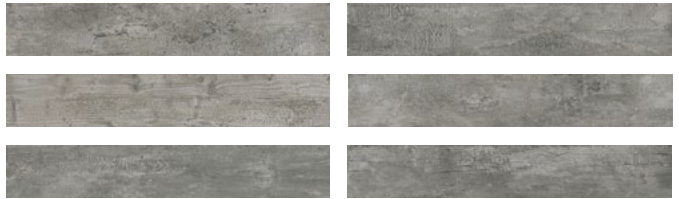

# COMBUSTION CRACKLE

Through Body Porcelain | Matte

Inspired by burnt wood that has been cracked and worn by time, this three colour line mixes design with traces of fire.

Beige

Brown

Black

ecotile

Pre-consumer >40%

Sizes	sf	pc
8"x 48"	\$17.95	\$47.87

Retail Pricing Listed

8"x 48"

\$ sf	\$17.95
\$ pc	\$47.87
Beige	DCCBG848
Black	DCCBK848
Brown	DCCBN848

- Alternate sizes, textures, décor and trim pieces may also be available for special order. Contact your sales consultant for more information.
- Shading and variation is inherent in ceramics and natural stone. Please inspect before installing, no claims accepted after installation.

Beige

\* Multiple pieces shown

Brown

\* Multiple pieces shown

**Recommended Applications** ——— W-Wall F-Floor ———

Black

\* Multiple pieces shown

**Technical Specifications**