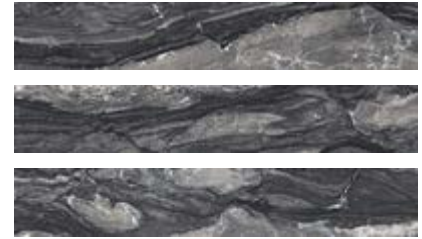

The superb styling of marble-look porcelain, combined with beautiful contemporary tones, innovating on a classic design.

CASTLE SERIES

Windsor

*Multiple pieces shown for variation

*Multiple pieces shown for variation

	8" x 48" Matte	8" x 48" Polished	24" x 48" Polished
$ / sf	$11.95	$14.95	$14.95
$ / ea	$31.87	$39.87	$119.60
BALMORAL	CATBM848	CATBP848	CATBP2448
WINDSOR	CATWM848	CATWP848	CATWP2448

Alternate sizes, textures, décor and trim pieces may also be available for special order. Contact your sales consultant for more information.

RECOMMENDED APPLICATIONS

		Shower	Steam Shower	Fireplace / Feature Wall	Light Commercial	Medium Commercial	Heavy Commercial	Indoor	Outdoor
Matte	WALL	✓	✓	✓	✓	✓	✓	✓	✓
	FLOOR	✓	✓	✓	✓	✓	✓	✓	No
Polished	WALL	✓	✓	✓	✓	✓	✓	✓	✓
	FLOOR	No	No	✓	✓	No	No	✓	No

TECHNICAL SPECIFICATIONS

V Rating (Variation)	Breaking Strength (ISO 10545-4)	Resistance to Deep Abrasion (ISO 10545-6)	Slip Resistance	Frost Resistance (ISO 10545-12)	Country of Origin	Ecotile
V4 - Substantial Appearance	>1300 N	≤ 175 mm³	DCOF ≥0.42, R9 (Matte Only)	Yes	Italy	Yes
Number of Faces	Thickness	Resistance to Surface Abrasion (ISO 10545-7)	Moisture Rating (MR)	MOHS (Hardness Scale)	PEI (Wear Resistance)	Recycled Content
8" x 48": 72 24" x 48": 24	3/8" or 10mm	—	1 - Impervious	Matte: 8 Polished: 6	—	—

All images are for reference only and may not match physical product exactly. All sizing is nominal and all product specifications are supplied by the manufacturer and are subject to change by the manufacturer without notice to you or to Ames Tile & Stone Ltd. Ames makes no representations or warranties as to the specifications of any product. Prices are subject to change without notice; please contact your Ames Sales Consultant for current prices.