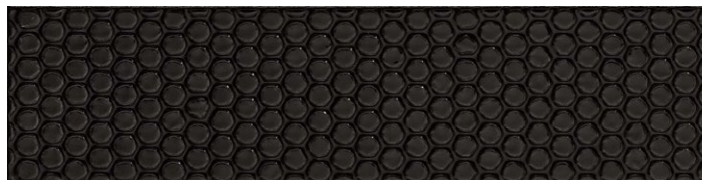

Black Decor

RETAIL PRICING LISTED

Stocked Sizes	Price /sf	Price /pc
3"x 12" Gloss	\$9.96	\$2.49
3"x 12" Decor	\$10.96	\$2.74

For more info, visit: www.amestile.com/bubble

Bubble is an unusual, modern design solution for interior walls in both residential and commercial. There is no limit to creativity and inspiration with this line!

BUBBLE SERIES

White

White Decor

Ecru

Ecru Decor

Red

Red Decor

	3" x 12" Gloss	3" x 12" Decor
\$ / sf	\$9.96	\$10.96
\$ / ea	\$2.49	\$2.74
BLACK	BUBG312	BUBD312
ECRU	BUEG312	BUED312
RED	BURG312	BURD312
WHITE	BUWG312	BUWD312

Black

Black Decor

RECOMMENDED APPLICATIONS

		Shower	Steam Shower	Fireplace / Feature Wall	Light Commercial	Medium Commercial	Heavy Commercial	Indoor	Outdoor
3" x 12" Gloss & Decor	WALL	✓	No	✓	✓	✓	✓	✓	No
	FLOOR	No	No	No	No	No	No	No	No