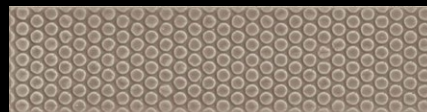

BUBBLE GLAZED CERAMIC WALL TILE

White

White Decor

Ecru

Ecru Decor

Red

Red Decor

Black

Black Decor

RETAIL PRICING LISTED

Stocked Sizes	Price /sf	Price /pc
3"x 12" Gloss	\$9.96	\$2.49
3"x 12" Decor	\$10.96	\$2.74

For more info, visit: www.amestile.com/bubble

Bubble is an unusual, modern design solution for interior walls in both residential and commercial. There is no limit to creativity and inspiration with this line!

BUBBLE SERIES

White

White Decor

Ecru

Ecru Decor

Red

Red Decor

	3" x 12" Gloss	3" x 12" Decor
\$ / sf	\$9.96	\$10.96
\$ / ea	\$2.49	\$2.74
BLACK	BUBG312	BUBD312
ECRU	BUEG312	BUED312
RED	BURG312	BURD312
WHITE	BUWG312	BUWD312