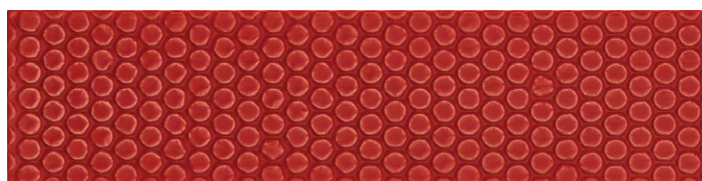

BUBBLE SERIES

White

White Decor

Ecru

Ecru Decor

Red

Red Decor

	3" x 12" Gloss	3" x 12" Decor
\$ / sf	\$9.96	\$10.96
\$ / ea	\$2.49	\$2.74
BLACK	BUBG312	BUBD312
ECRU	BUEG312	BUED312
RED	BURG312	BURD312
WHITE	BUWG312	BUWD312

Black

Black Decor

RECOMMENDED APPLICATIONS

		Shower	Steam Shower	Fireplace / Feature Wall	Light Commercial	Medium Commercial	Heavy Commercial	Indoor	Outdoor
3" x 12" Gloss & Decor	WALL	✓	No	✓	✓	✓	✓	✓	No
	FLOOR	No	No	No	No	No	No	No	No