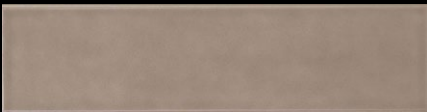

BUBBLE GLAZED CERAMIC WALL TILE

White

White Decor

Ecru

Ecru Decor

Red

Red Decor

Black

Black Decor

RETAIL PRICING LISTED

Stocked Sizes	Price /sf	Price /pc
3"x 12" Gloss	\$9.96	\$2.49
3"x 12" Decor	\$10.96	\$2.74

For more info, visit: www.amestile.com/bubble

Bubble is an unusual, modern design solution for interior walls in both residential and commercial. There is no limit to creativity and inspiration with this line!

BUBBLE SERIES

White

White Decor

Ecru

Ecru Decor

Red

Red Decor

	3" x 12" Gloss	3" x 12" Decor
\$ / sf	\$9.96	\$10.96
\$ / ea	\$2.49	\$2.74
BLACK	BUBG312	BUBD312
ECRU	BUEG312	BUED312
RED	BURG312	BURD312
WHITE	BUWG312	BUWD312