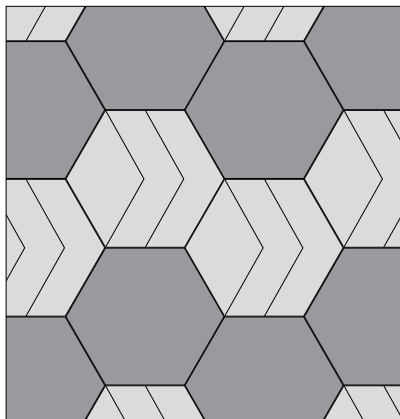

Snow

Snow

|                  | 7" x 8" Plain | 7" x 8" Decor |
|------------------|---------------|---------------|
| \$ / sf          | \$13.97       | \$15.96       |
| \$ / ea          | \$3.99        | \$4.56        |
| <b>BERYL</b>     | BRBYH         | BRBYHD        |
| <b>BLACK</b>     | BRBLH         | BRBLHD        |
| <b>LAKE</b>      | BRLKH         | BRLKHD        |
| <b>MOONSTONE</b> | BRMSH         | BRMSHD        |
| <b>SNOW</b>      | BRSNH         | BRSNHD        |

# BRISTOL SERIES PATTERNS

 66%  33%

 45%  45%  10%

 33%  66%

 50%  50%

 45%  45%  10%

 33%  66%

 50%  50%