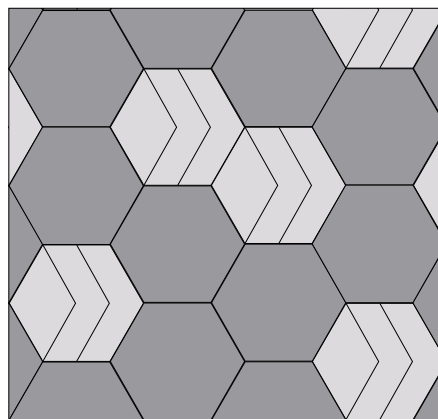

Snow

Snow

|                  | 7" x 8" Plain | 7" x 8" Decor |
|------------------|---------------|---------------|
| \$ / sf          | \$13.97       | \$15.96       |
| \$ / ea          | \$3.99        | \$4.56        |
| <b>BERYL</b>     | BRBYH         | BRBYHD        |
| <b>BLACK</b>     | BRBLH         | BRBLHD        |
| <b>LAKE</b>      | BRLKH         | BRLKHD        |
| <b>MOONSTONE</b> | BRMSH         | BRMSHD        |
| <b>SNOW</b>      | BRSNH         | BRSNHD        |

# BRISTOL SERIES PATTERNS

 66%  33%

 45%  45%  10%

 33%  66%

 50%  50%

 45%  45%  10%

 33%  66%

 50%  50%