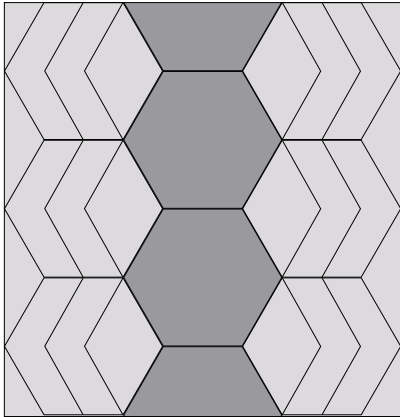

BRISTOL SERIES PATTERNS

66% 33%