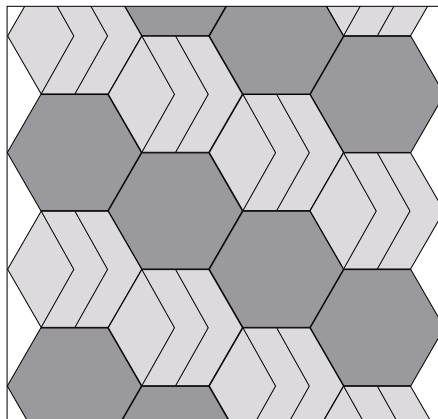

Snow

Snow

|                  | 7" x 8" Plain | 7" x 8" Decor |
|------------------|---------------|---------------|
| \$ / sf          | \$13.97       | \$15.96       |
| \$ / ea          | \$3.99        | \$4.56        |
| <b>BERYL</b>     | BRBYH         | BRBYHD        |
| <b>BLACK</b>     | BRBLH         | BRBLHD        |
| <b>LAKE</b>      | BRLKH         | BRLKHD        |
| <b>MOONSTONE</b> | BRMSH         | BRMSHD        |
| <b>SNOW</b>      | BRSNH         | BRSNHD        |

# BRISTOL SERIES PATTERNS

 66%  33%

 45%  45%  10%

 33%  66%

 50%  50%

 45%  45%  10%

 33%  66%

 50%  50%