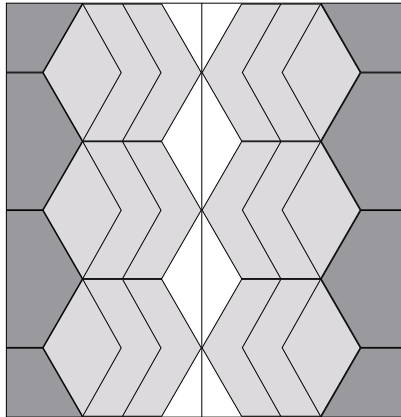

BRISTOL SERIES PATTERNS

45% 45% 10%