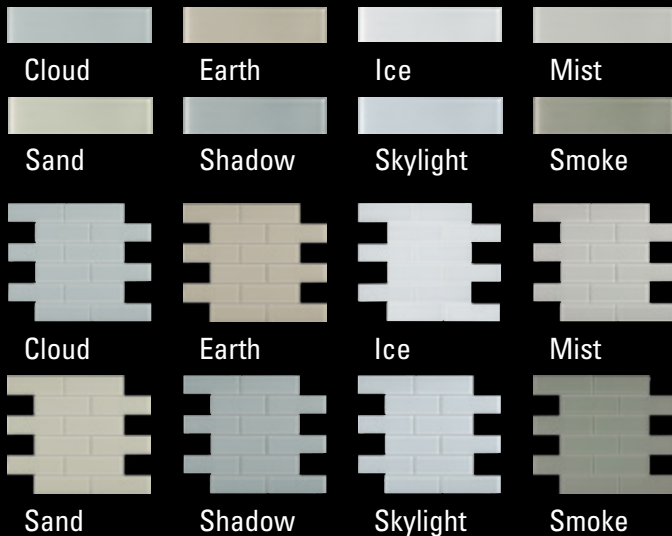

BLISS BRICK GLASS TILE

RETAIL PRICING LISTED		
Stocked Sizes	Price /sf	Price /pc
2" x 6" (12" x 12" Mesh Sheet)	\$18.95	\$18.95
3" x 12"	\$18.96	\$4.74

For more info, visit: www.amestile.com/blissbrick

Add warmth and modern style to any design project with this muted chic glass tile.

BLISS BRICK SERIES

12" x 12"
Mesh Sheet

	2" x 6" Mosaics	3" x 12"
\$ / sf	\$18.95	\$18.96
\$ / pc	\$18.95	\$4.74
CLOUD	BBCL26	BBCL312
EARTH	BBEA26	BBEA312
ICE	BBIC26	BBIC312
MIST	BBMI26	BBMI312
SAND	BBSA26	BBSA312
SHADOW	BBSH26	BBSH312
SKYLIGHT	BBSK26	BBSK312
SMOKE	BBSM26	BBSM312

Alternate sizes, textures, décor and trim pieces may also be available for special order. Contact your sales consultant for more information.

RECOMMENDED APPLICATIONS

		Bath / Shower	Steam Shower	Fireplace / Feature Wall	Light Commercial	Medium Commercial	Heavy Commercial	Indoor	Outdoor
2" x 6" Mosaics	WALL	✓	No	✓	✓	✓	✓	✓	No
	FLOOR	No	No	No	No	No	No	No	No
3" x 12"	WALL	✓	No	✓	✓	✓	✓	✓	No
	FLOOR	No	No	No	No	No	No	No	No