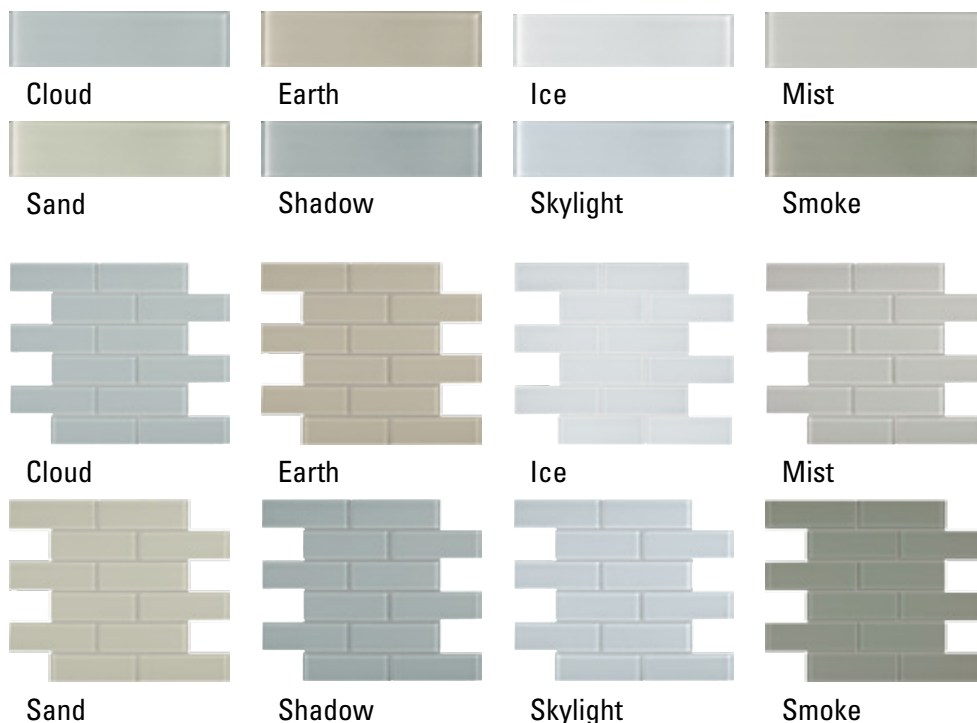

BLISS BRICK GLASS TILE

RETAIL PRICING LISTED		
Stocked Sizes	Price /sf	Price /pc
2" x 6" (12" x 12" Mesh Sheet)	\$18.95	\$18.95
3" x 12"	\$18.96	\$4.74

For more info, visit: www.amestile.com/blissbrick

Add warmth and modern style to any design project with this muted chic glass tile.

BLISS BRICK SERIES

12" x 12"
Mesh Sheet

	2" x 6" Mosaics	3" x 12"
\$ / sf	\$18.95	\$18.96
\$ / pc	\$18.95	\$4.74
CLOUD	BBCL26	BBCL312
EARTH	BBEA26	BBEA312
ICE	BBIC26	BBIC312
MIST	BBMI26	BBMI312
SAND	BBSA26	BBSA312
SHADOW	BBSH26	BBSH312
SKYLIGHT	BBSK26	BBSK312
SMOKE	BBSM26	BBSM312

Alternate sizes, textures, décor and trim pieces may also be available for special order. Contact your sales consultant for more information.

RECOMMENDED APPLICATIONS

		Bath / Shower	Steam Shower	Fireplace / Feature Wall	Light Commercial	Medium Commercial	Heavy Commercial	Indoor	Outdoor
2" x 6" Mosaics	WALL	✓	No	✓	✓	✓	✓	✓	No
	FLOOR	No	No	No	No	No	No	No	No
3" x 12"	WALL	✓	No	✓	✓	✓	✓	✓	No
	FLOOR	No	No	No	No	No	No	No	No