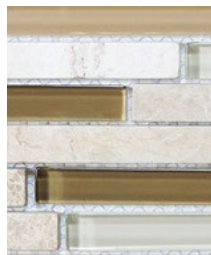

BLISS SERIES

12" x 12" sheet

12" x 12" sheet

Iceland

Spa

Crème Brûlée

Cappuccino

	5/8" x 5/8"	Linear Strips
\$ / sf or sh	\$18.95	\$18.95
BAMBOO	BSBA58	BSBAS
CABERNET	BSCA58	BSCAS
CAPPUCCINO	BSCP58	BSCPS
CRÈME BRÛLÉE	BSCB58	BSCBS
ICELAND	BSI58	BSIS
MIDNIGHT	BSM58	BSMS
SPA	BSS58	BSSS
WATERFALL	BSW58	BSWS