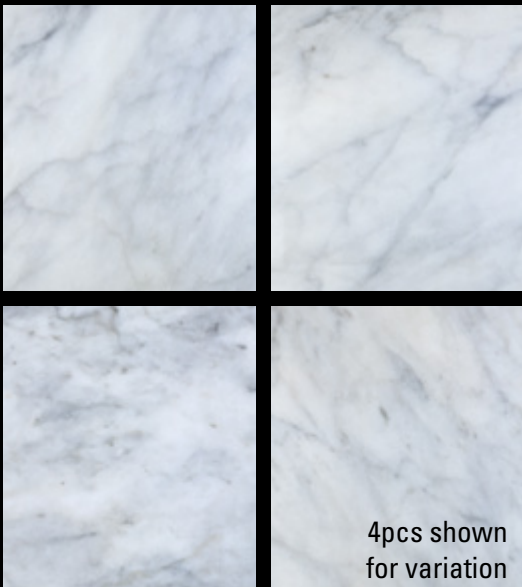

BIANCO VENATINO POLISHED & HONED MARBLE

RETAIL PRICING LISTED		
Stocked Sizes	Price /sf	Price /ea
5/8" x 12" Pencil - Polished	—	\$11.95
5/8" x 12" Pencil - Honed	—	\$8.95
2" x 12" Chair Rail - Polished	—	\$18.95
2" x 12" Chair Rail - Honed	—	\$14.95
12" x 12" Polished & Honed	\$18.95	\$18.95
12" x 24" Polished & Honed	\$22.95	\$45.90
1" x 1" Mosaics (12" x 12" mesh sheet) Polished & Honed	\$22.95	\$22.95
Basketweave (12" x 12" mesh sheet) Polished & Honed	\$26.95	\$26.95
Random Strips (12" x 12" mesh sheet) Polished & Honed	\$24.95	\$24.95
Versailles (12" x 12" mesh sheet) Polished & Honed	\$22.95	\$22.95

The classic elegance of polished and honed marble can elevate any design with its exquisite veining.

BIANCO VENATINO MARBLE

	5/8" x 12" Pencil		2" x 12" Chair Rail		12" x 12"		12" x 24"	
	Polished	Honed	Polished	Honed	Polished	Honed	Polished	Honed
\$ / sf	—		—		\$18.95		\$22.95	
\$ / ea	\$11.95	\$8.95	\$18.95	\$14.95	\$18.95		\$45.90	
BIANCO VENATINO	MPBVP	MHBVP	MPBVC	MHBVC	MPBV12	MHBV12	MPBV1224	MHBV1224