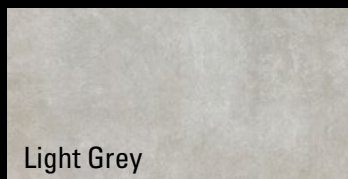

BAVARIA GLAZED PORCELAIN MATTE

RETAIL PRICING LISTED

Stocked Sizes	Price /sf	Price /pc
20" x 39" (6mm Thick)	\$10.95	\$58.94
39" x 39" (6mm Thick)	\$10.95	\$117.88

For more info, visit: www.amestile.com/bavaria

Large format, light weight porcelain sheets in a modern subtle colour palette. Great for home or commercial projects.

BAVARIA SERIES

	20" x 39"	39" x 39"
\$ / sf	\$10.95	\$10.95
\$ / ea	\$58.94	\$117.88
ASH GREY	BVAG2039M	BVAG3939M
DARK GREY	BVDG2039M	BVDG3939M
LIGHT GREY	BVLG2039M	BVLG3939M
MEDIUM GREY	BVMG2039M	BVMG3939M