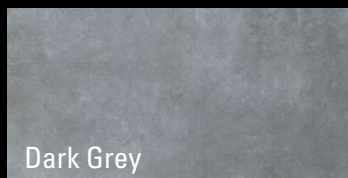

BAVARIA GLAZED PORCELAIN MATTE

RETAIL PRICING LISTED

Stocked Sizes	Price /sf	Price /pc
20" x 39" (6mm Thick)	\$10.95	\$58.94
39" x 39" (6mm Thick)	\$10.95	\$117.88

For more info, visit: www.amestile.com/bavaria

Large format, light weight porcelain sheets in a modern subtle colour palette. Great for home or commercial projects.

BAVARIA SERIES

	20" x 39"	39" x 39"
\$ / sf	\$10.95	\$10.95
\$ / ea	\$58.94	\$117.88
ASH GREY	BVAG2039M	BVAG3939M
DARK GREY	BVDG2039M	BVDG3939M
LIGHT GREY	BVLG2039M	BVLG3939M
MEDIUM GREY	BVMG2039M	BVMG3939M