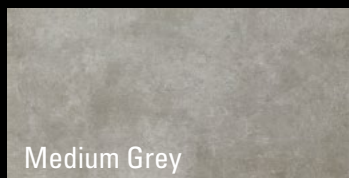

BAVARIA GLAZED PORCELAIN MATTE

RETAIL PRICING LISTED

Stocked Sizes	Price /sf	Price /pc
20" x 39" (6mm Thick)	\$10.95	\$58.94
39" x 39" (6mm Thick)	\$10.95	\$117.88

For more info, visit: www.amestile.com/bavaria

Large format, light weight porcelain sheets in a modern subtle colour palette. Great for home or commercial projects.

BAVARIA SERIES

	20" x 39"	39" x 39"
\$ / sf	\$10.95	\$10.95
\$ / ea	\$58.94	\$117.88
ASH GREY	BVAG2039M	BVAG3939M
DARK GREY	BVDG2039M	BVDG3939M
LIGHT GREY	BVLG2039M	BVLG3939M
MEDIUM GREY	BVMG2039M	BVMG3939M