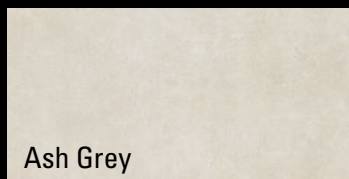

BAVARIA GLAZED PORCELAIN MATTE

RETAIL PRICING LISTED

Stocked Sizes	Price /sf	Price /pc
20" x 39" (6mm Thick)	\$10.95	\$58.94
39" x 39" (6mm Thick)	\$10.95	\$117.88

For more info, visit: www.amestile.com/bavaria

Large format, light weight porcelain sheets in a modern subtle colour palette. Great for home or commercial projects.

BAVARIA SERIES

	20" x 39"	39" x 39"
\$ / sf	\$10.95	\$10.95
\$ / ea	\$58.94	\$117.88
ASH GREY	BVAG2039M	BVAG3939M
DARK GREY	BVDG2039M	BVDG3939M
LIGHT GREY	BVLG2039M	BVLG3939M
MEDIUM GREY	BVMG2039M	BVMG3939M